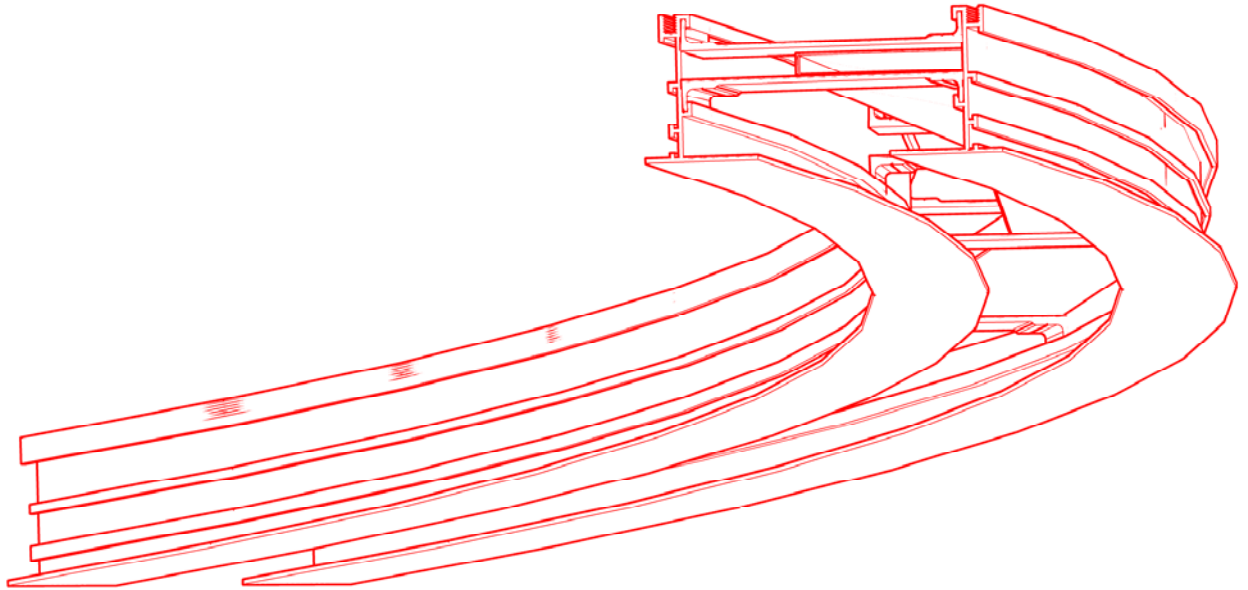

# AIR FACTORS

6226-A INDUSTRIAL WAY  
LIVERMORE, CA 94551

PH. # 925-579-0040  
FAX # 925-579-0044

## INNOVATIVE SOLUTIONS IN LINEAR AND CURVED SLOT DIFFUSERS CEILING OR SIDEWALL APPLICATIONS

To meet the needs of today's advanced architectural and mechanical designs, Air Factors offers a large variety of straight or curved linear slot diffusers. Since 1963 our company has designed and manufactured innovative solutions for controlling human comfort within contemporary interior environments. Whether the design requires a continuous straight linear, ellipse, circle or serpentine curve, our linear Air Bar can be incorporated into any design.