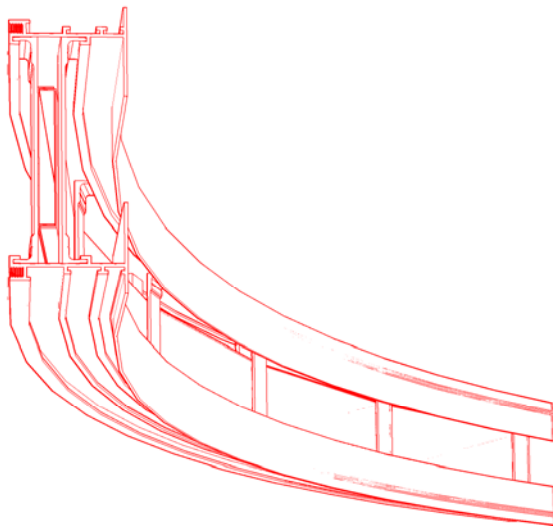

# AIR FACTORS

6226-A INDUSTRIAL WAY  
LIVERMORE, CA 94551

PH. # 925-579-0040  
FAX # 925-579-0044

## INNOVATIVE SOLUTIONS IN LINEAR AND CURVED SLOT DIFFUSERS CEILING OR SIDEWALL APPLICATIONS

To meet the needs of today's advanced architectural and mechanical designs, Air Factors offers a large variety of straight or curved linear slot diffusers. Since 1963 our company has designed and manufactured innovative solutions for controlling human comfort within contemporary interior environments. Whether the design requires a continuous straight linear, ellipse, circle or serpentine curve, our linear Air Bar can be incorporated into any design.