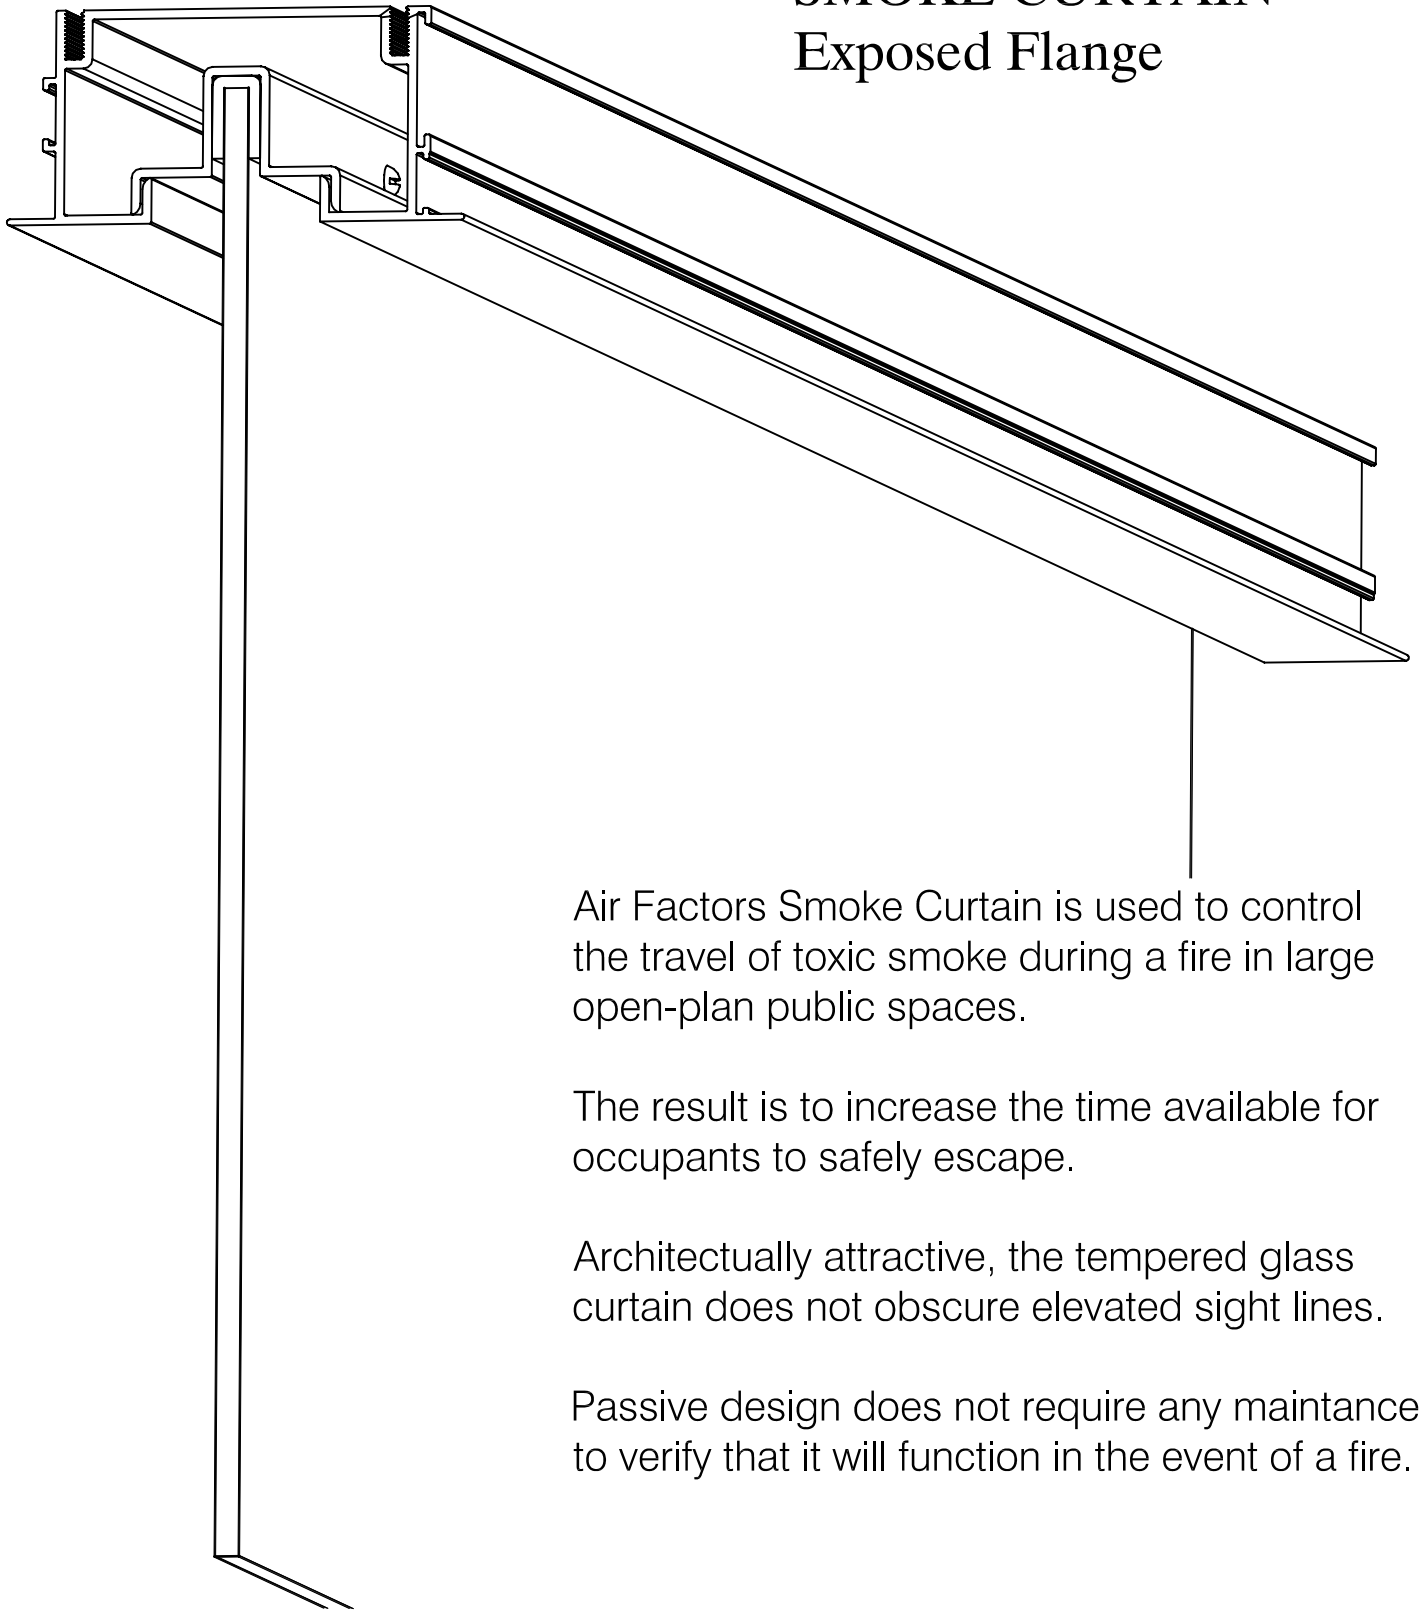

AIR FACTORS

6226-A INDUSTRIAL WAY
LIVERMORE, CA 94551

PH. # 925-579-0040
FAX # 925-579-0044

SMOKE CURTAIN Exposed Flange

Air Factors Smoke Curtain is used to control the travel of toxic smoke during a fire in large open-plan public spaces.

The result is to increase the time available for occupants to safely escape.

Architecturally attractive, the tempered glass curtain does not obscure elevated sight lines.

Passive design does not require any maintenance to verify that it will function in the event of a fire.