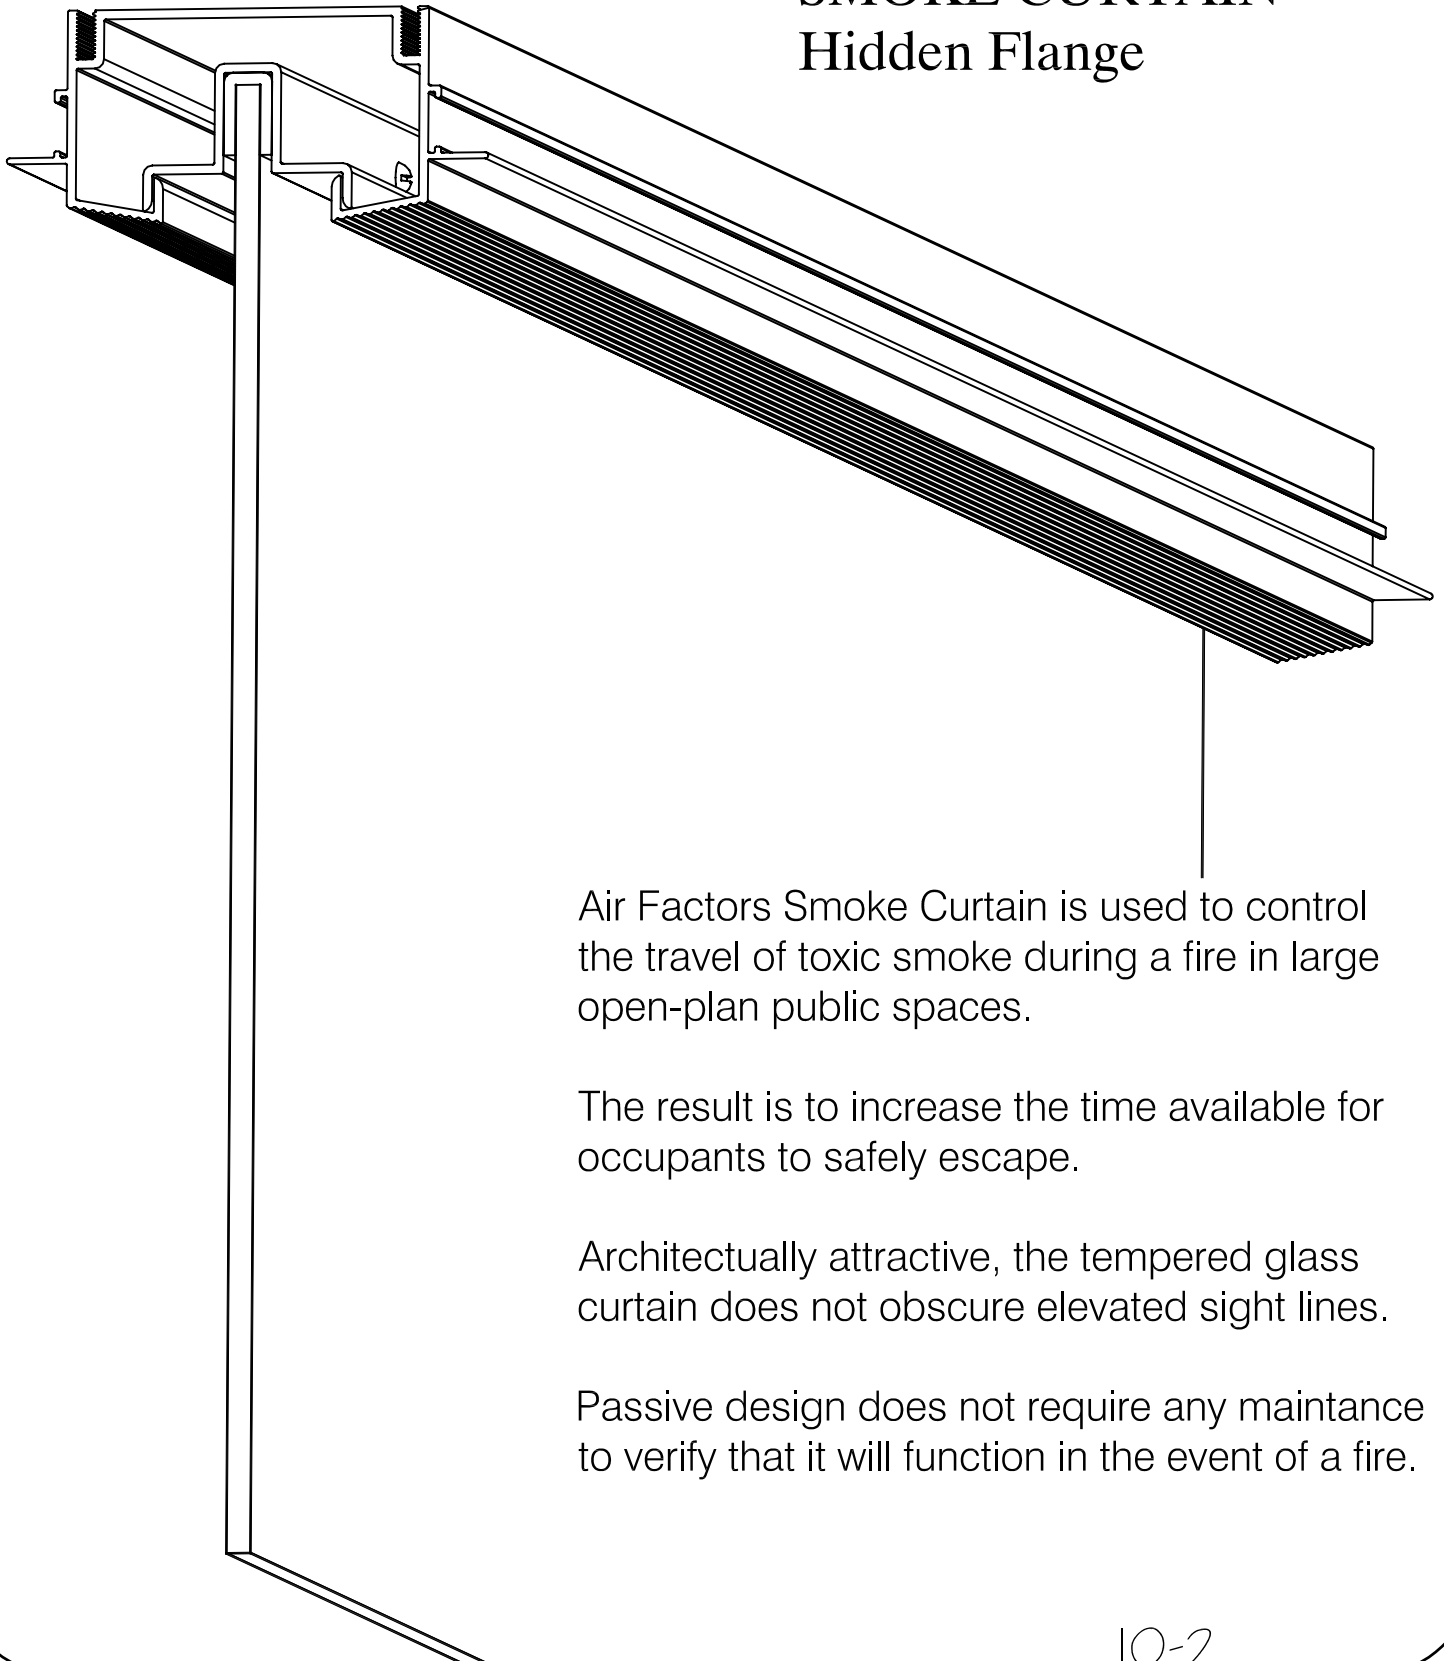

AIR FACTORS

6226-A INDUSTRIAL WAY
LIVERMORE, CA 94551

PH. # 925-579-0040
FAX # 925-579-0044

SMOKE CURTAIN Hidden Flange

Air Factors Smoke Curtain is used to control the travel of toxic smoke during a fire in large open-plan public spaces.

The result is to increase the time available for occupants to safely escape.

Architecturally attractive, the tempered glass curtain does not obscure elevated sight lines.

Passive design does not require any maintenance to verify that it will function in the event of a fire.