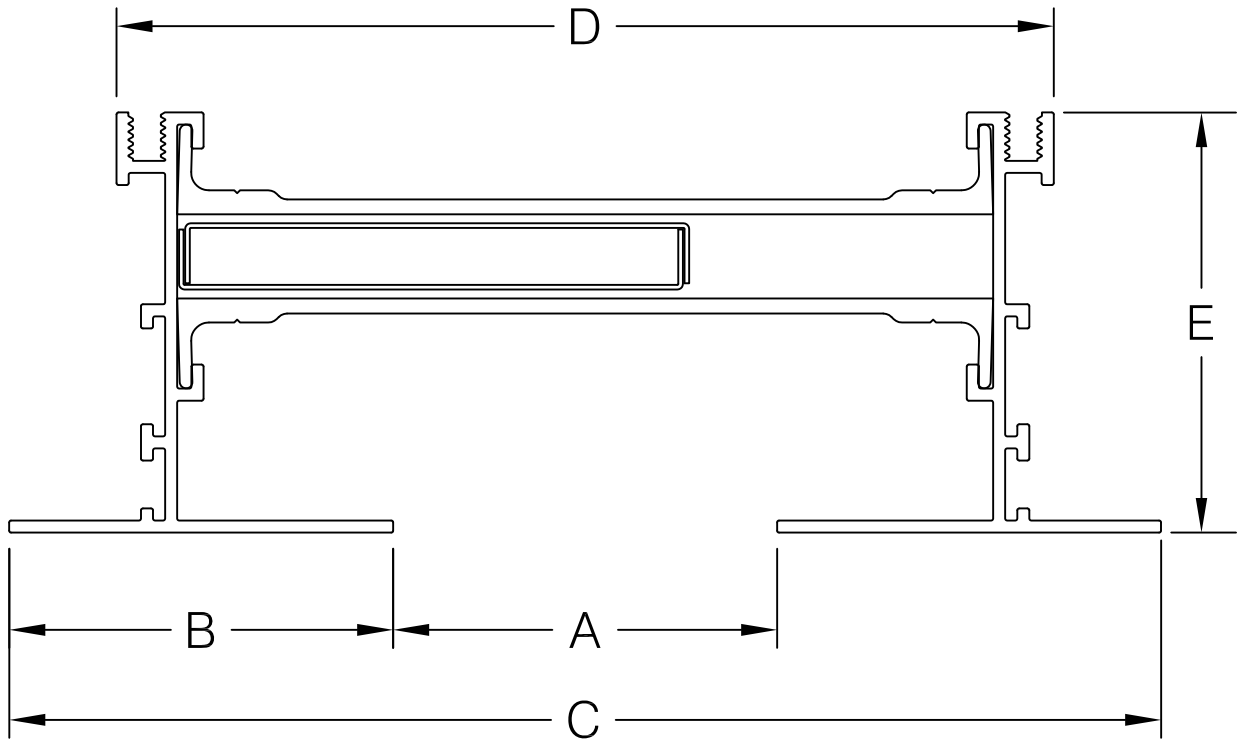

AIR FACTORS

6226-A INDUSTRIAL WAY
LIVERMORE, CA 94551

PH. # 925-579-0040
FAX # 925-579-0044

MODEL	A	B	C	D	E
B-10-WFWF	1	1-1/2	4	2-7/8	1-11/16
B-15-WFWF	1-1/2	2	5-1/2	3-7/8	1-15/16
B-20-WFWF	2	2	6	4-7/8	2-3/16
B-25-WFWF	2-1/2	2-1/4	7	6	2-1/2
B-30-WFWF	3	2-1/2	8	7	2-3/4

PROJECT:

TITLE:
WIDE FLANGE

DATE:

DRAWN:
Robert Gibbs

SCALE:
NTS

DWG.#:
2-5-2A