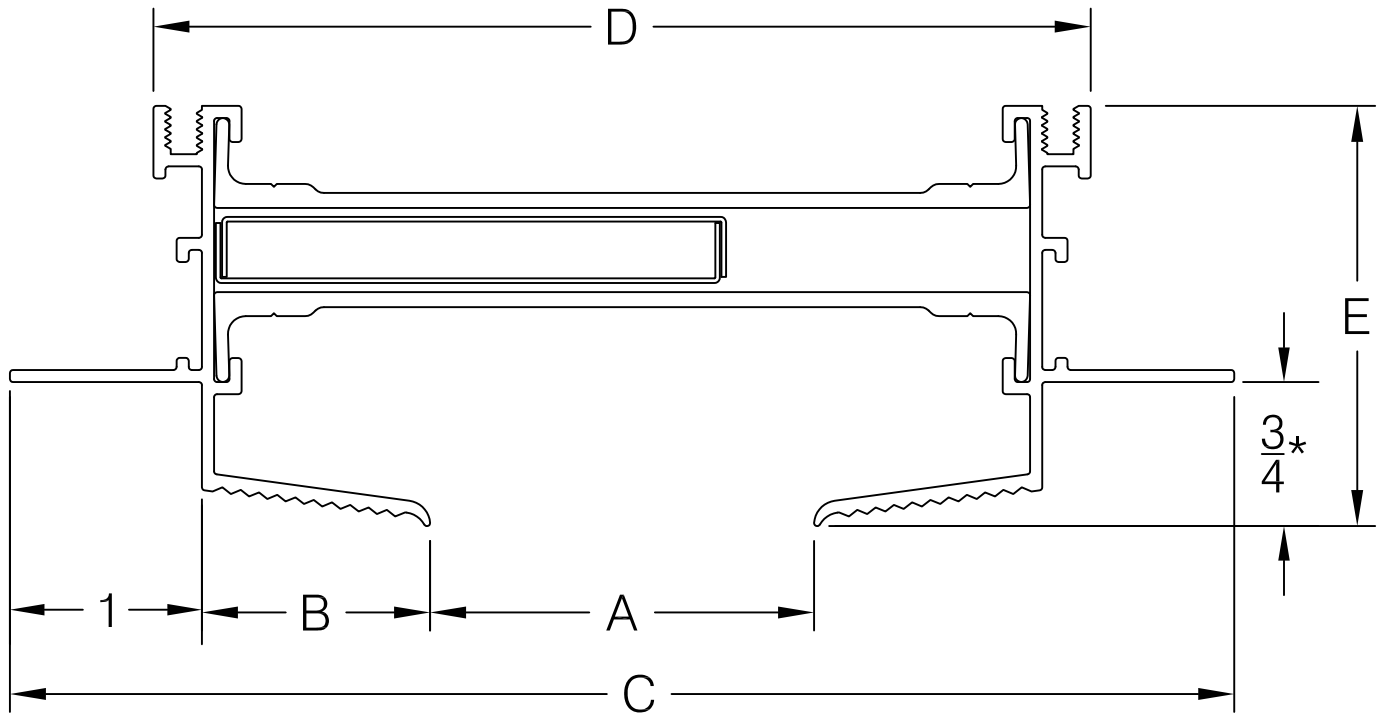

AIR FACTORS

4771 ARROYO VISTA, SUITE D
LIVERMORE, CA 94551

PH. # 925-579-0040
FAX # 925-579-0044

MODEL	A	B	C	D	E
B-10-HFHF	1	11/16	4-3/8	2-7/8	1-11/16
B-15-HFHF	1-1/2	15/16	5-3/8	3-7/8	1-15/16
B-20-HFHF	2	1-3/16	6-3/8	4-7/8	2-3/16
B-25-HFHF	2-1/2	1-3/4	8	6-1/2	2-3/4
B-30-HFHF	3	1-3/4	8-1/2	7	2-3/4

*Recommended for 5/8" Drywall

PROJECT:

TITLE:

HIDDEN FLANGE - 3/4

DATE:

DRAWN:

Robert Gibbs

SCALE: