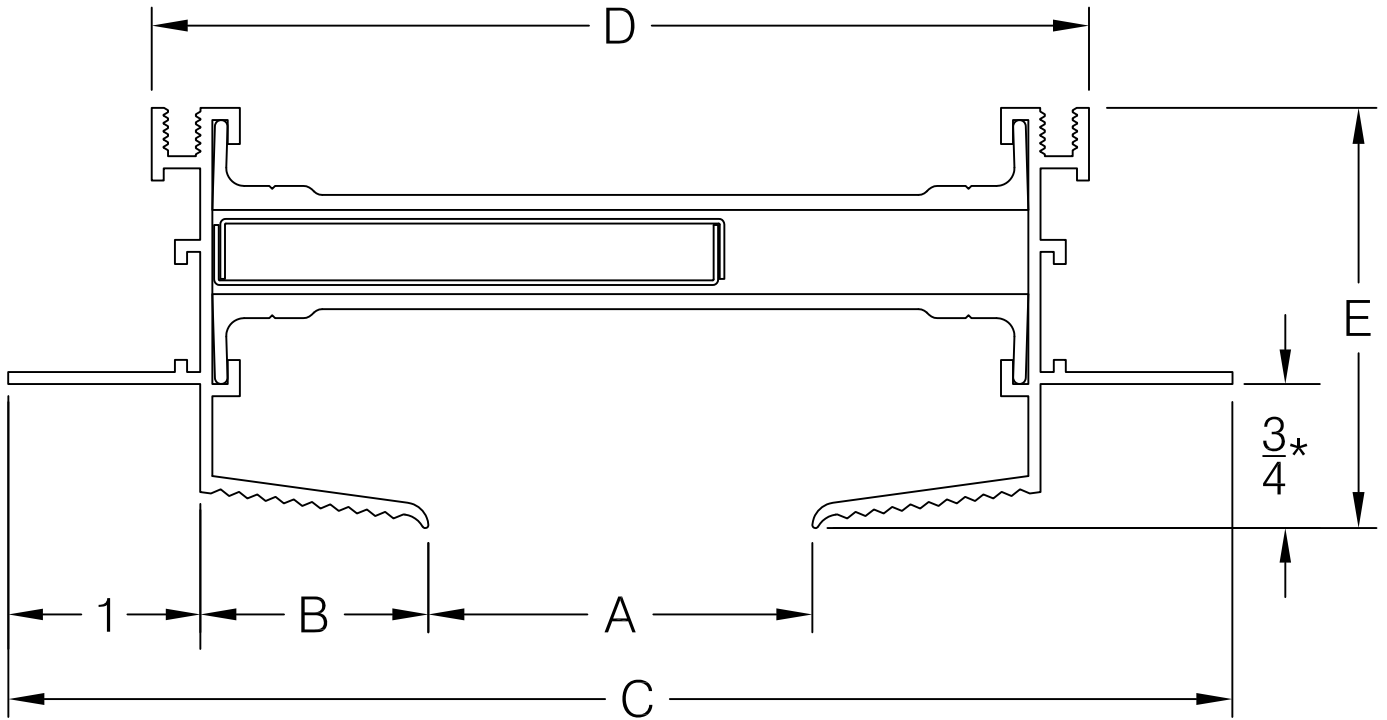

AIR FACTORS

6226-A INDUSTRIAL WAY
LIVERMORE, CA 94551

PH. # 925-579-0040
FAX # 925-579-0044

MODEL	A	B	C	D	E
B-10-HFHF	1	11/16	4-3/8	2-7/8	1-11/16
B-15-HFHF	1-1/2	15/16	5-3/8	3-7/8	1-15/16
B-20-HFHF	2	1-3/16	6-3/8	4-7/8	2-3/16
B-25-HFHF	2-1/2	1-3/4	8	6-1/2	2-3/4
B-30-HFHF	3	1-3/4	8-1/2	7	2-3/4

*Recommended for 5/8" Drywall

PROJECT:

TITLE:

HIDDEN FLANGE - 3/4

DATE:

DRAWN:

Robert Gibbs

SCALE: