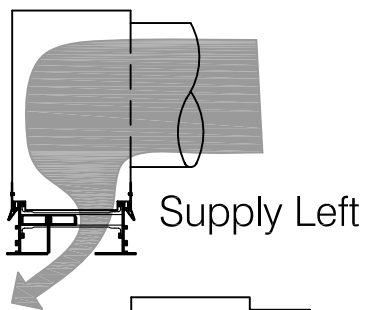

AIR FACTORS

JET PAIR

The Air Factors Jet Pair delivers a highly focused jet flow of conditioned air. Air pattern direction, length and size are all easily adjustable by repositioning the Jet Pair components.

Remarkably versatile for high ceilings or side wall applications, only Air Factors Jet Pair can achieve an extensive variety of air patterns.