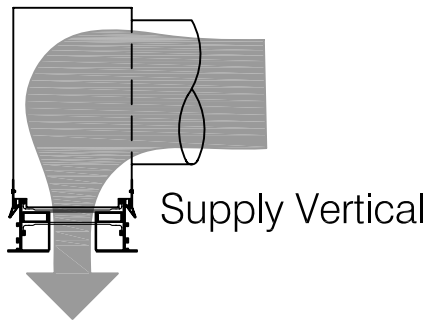

AIR FACTORS

JET PAIR

The Air Factors Jet Pair delivers a highly focused jet flow of conditioned air. Air pattern direction, length and size are all easily adjustable by repositioning the Jet Pair components.

Remarkably versatile for high ceilings or side wall applications, only Air Factors Jet Pair can achieve an extensive variety of air patterns.

TYPICAL ASSEMBLY