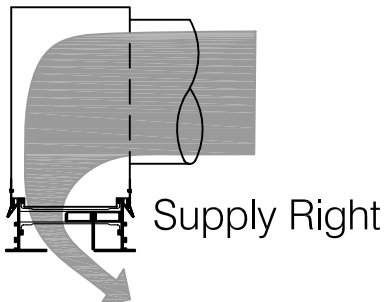

AIR FACTORS

JET PAIR

The Air Factors Jet Pair delivers a highly focused jet flow of conditioned air. Air pattern direction, length and size are all easily adjustable by repositioning the Jet Pair components.

Remarkably versatile for high ceilings or side wall applications, only Air Factors Jet Pair can achieve an extensive variety of air patterns.

TYPICAL ASSEMBLY