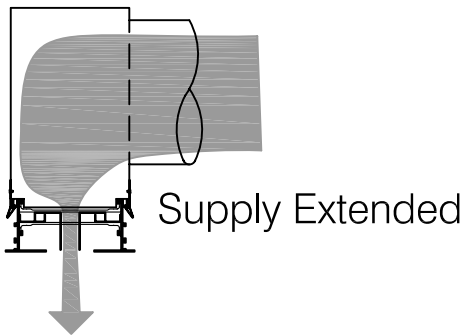

AIR FACTORS

JET PAIR

The Air Factors Jet Pair delivers a highly focused jet flow of conditioned air. Air pattern direction, length and size are all easily adjustable by repositioning the Jet Pair components.

Remarkably versatile for high ceilings or side wall applications, only Air Factors Jet Pair can achieve an extensive variety of air patterns.

TYPICAL ASSEMBLY