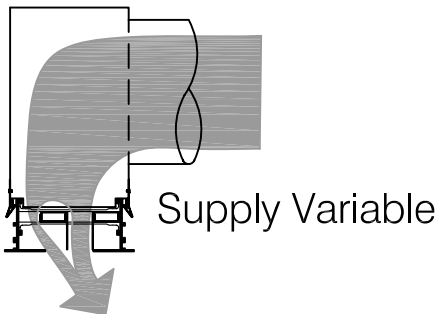

AIR FACTORS

JET PAIR

The Air Factors Jet Pair delivers a highly focused jet flow of conditioned air. Air pattern direction, length and size are all easily adjustable by repositioning the Jet Pair components.

Remarkably versatile for high ceilings or side wall applications, only Air Factors Jet Pair can achieve an extensive variety of air patterns.