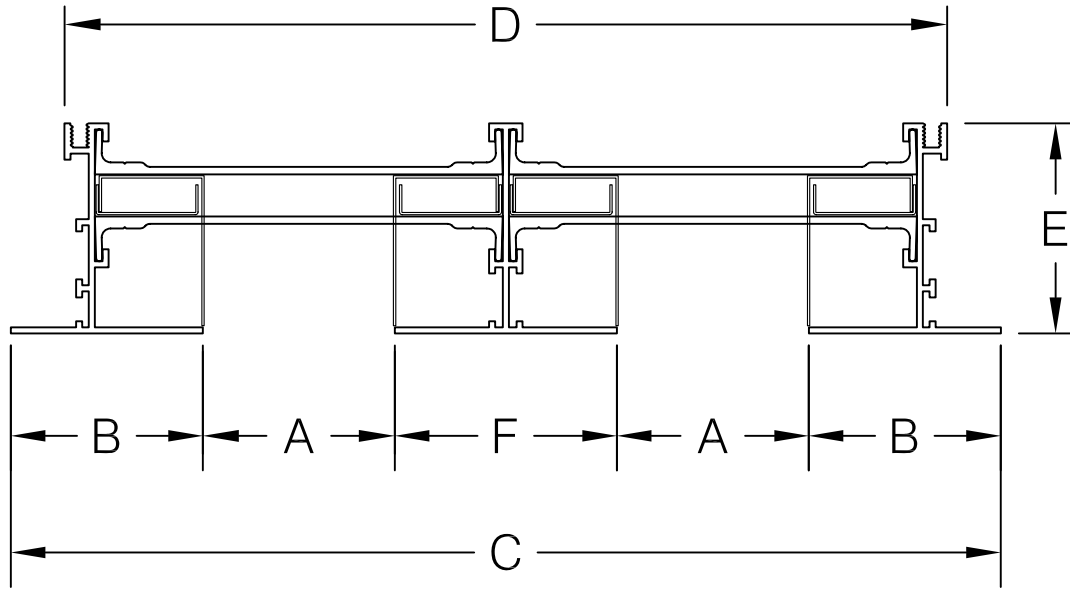

AIR FACTORS

6226-A INDUSTRIAL WAY
LIVERMORE, CA 94551

PH. # 925-579-0040
FAX # 925-579-0044

MODEL	A	B	C	D	E	F
B-10(2)-WFWF	1	1-1/2	6-5/16	5-3/16	1-11/16	1-5/16
B-15(2)-WFWF	1-1/2	2	8-13/16	7-3/16	1-15/16	1-13/16
B-20(2)-WFWF	2	2	10-5/16	9-3/16	2-3/16	2-5/16
B-25(2)-WFWF	2-1/2	2-1/2	13-13/32	12-13/32	2-3/4	3-13/32
B-30(2)-WFWF	3	2-1/2	14-13/32	13-13/32	2-3/4	3-13/32

PROJECT:

TITLE:

JET PAIR WIDE FLANGE

DATE:

DRAWN:

Robert Gibbs

SCALE:

NTS

DWG.#:

3-D-2