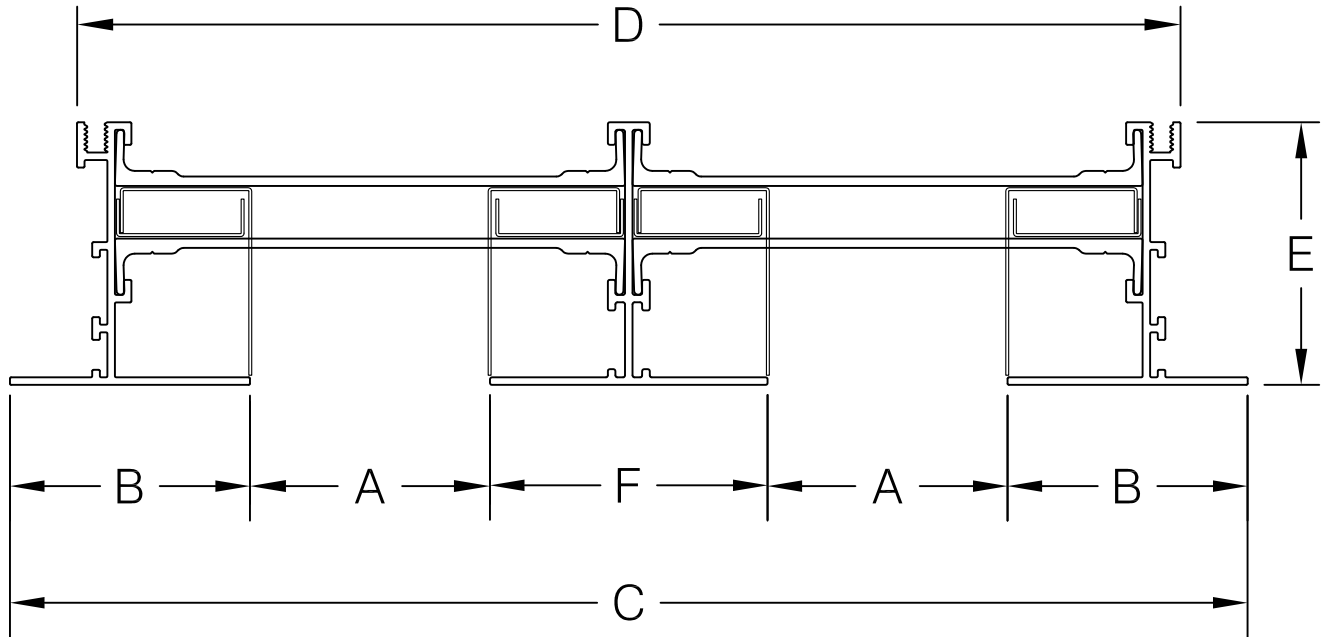

AIR FACTORS

4771 ARROYO VISTA, SUITE D
LIVERMORE, CA 94551

PH. # 925-579-0040
FAX # 925-579-0044

MODEL	A	B	C	D	E	F
B-10(2)-WFWF-JP	1	1-1/2	6-5/16	5-3/16	1-11/16	1-5/16
B-15(2)-WFWF-JP	1-1/2	2	8-13/16	7-3/16	1-15/16	1-13/16
B-20(2)-WFWF-JP	2	2	10-5/16	9-3/16	2-3/16	2-5/16
B-25(2)-WFWF-JP	2-1/2	2-1/2	13-13/32	12-13/32	2-3/4	3-13/32
B-30(2)-WFWF-JP	3	2-1/2	14-13/32	13-13/32	2-3/4	3-13/32

PROJECT:

TITLE:

JET PAIR WIDE FLANGE

DATE:

DRAWN:

Robert Gibbs

SCALE:

NTS

DWG. #:

3-D-2