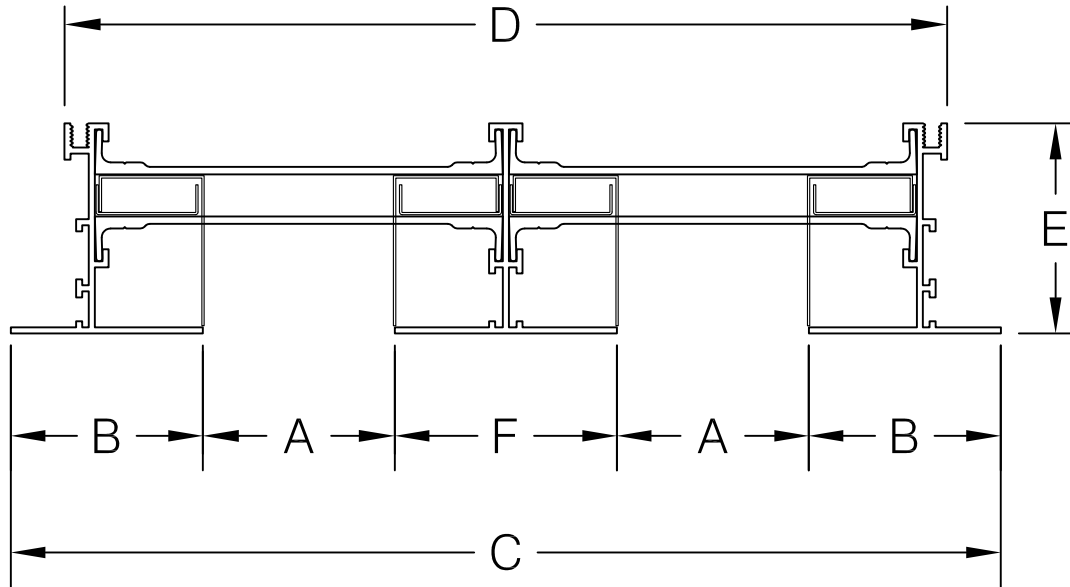

# AIR FACTORS

6226-A INDUSTRIAL WAY  
LIVERMORE, CA 94551

PH. # 925-579-0040  
FAX # 925-579-0044

MODEL	A	B	C	D	E	F
B-10(2)-WFWF	1	1-1/2	6-5/16	5-3/16	1-11/16	1-5/16
B-15(2)-WFWF	1-1/2	2	8-13/16	7-3/16	1-15/16	1-13/16
B-20(2)-WFWF	2	2	10-5/16	9-3/16	2-3/16	2-5/16
B-25(2)-WFWF	2-1/2	2-1/2	13-13/32	12-13/32	2-3/4	3-13/32
B-30(2)-WFWF	3	2-1/2	14-13/32	13-13/32	2-3/4	3-13/32

PROJECT:

TITLE:

JET PAIR WIDE FLANGE

DATE:

DRAWN:

Robert Gibbs

SCALE:

NTS

DWG. #:

3-D-2