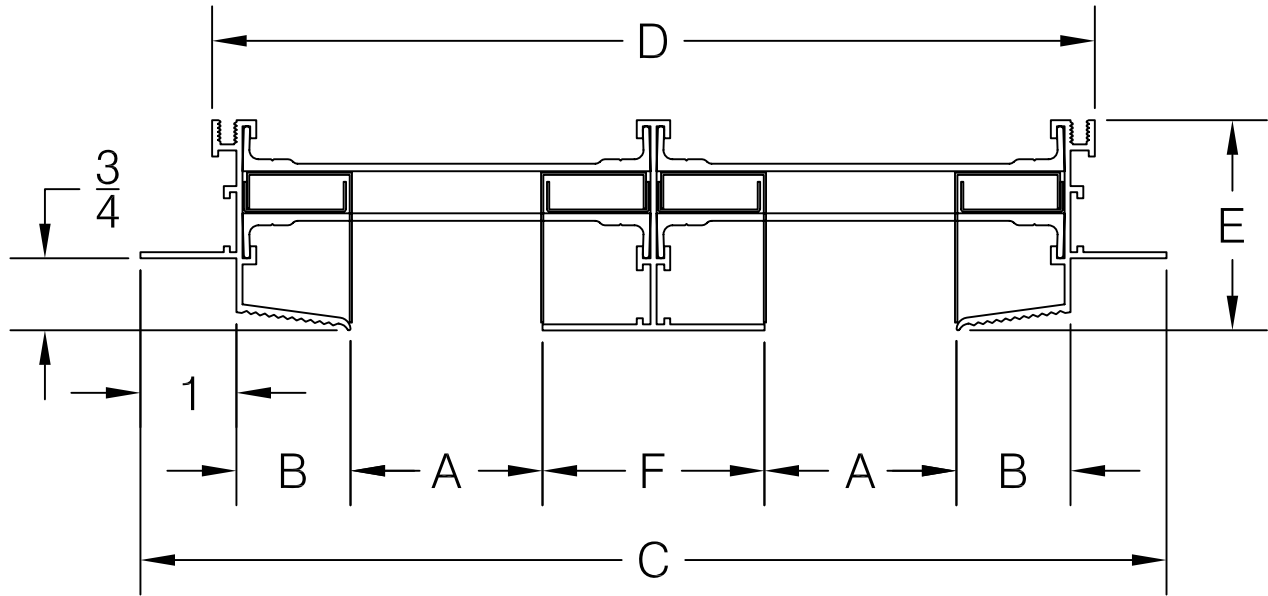

AIR FACTORS

6226-A INDUSTRIAL WAY
LIVERMORE, CA 94551

PH. # 925-579-0040
FAX # 925-579-0044

MODEL	A	B	C	D	E	F
B-10(2)-HFHF	1	11/16	6-11/16	5-3/16	1-11/16	1-5/16
B-15(2)-HFHF	1-1/2	15/16	8-11/16	7-3/16	1-15/16	1-13/16
B-20(2)-HFHF	2	1-3/16	10-11/16	9-3/16	2-3/16	2-5/16
B-25(2)-HFHF	2-1/2	1-3/4	13-29/32	12-13/32	2-3/4	3-13/32
B-30(2)-HFHF	3	1-3/4	14-29/32	13-13/32	2-3/4	3-13/32

PROJECT:

TITLE:

JET PAIR HIDDEN FLANGE

DATE:

DRAWN:

Robert Gibbs

SCALE:

NTS

DWG. #:

3-D-3B