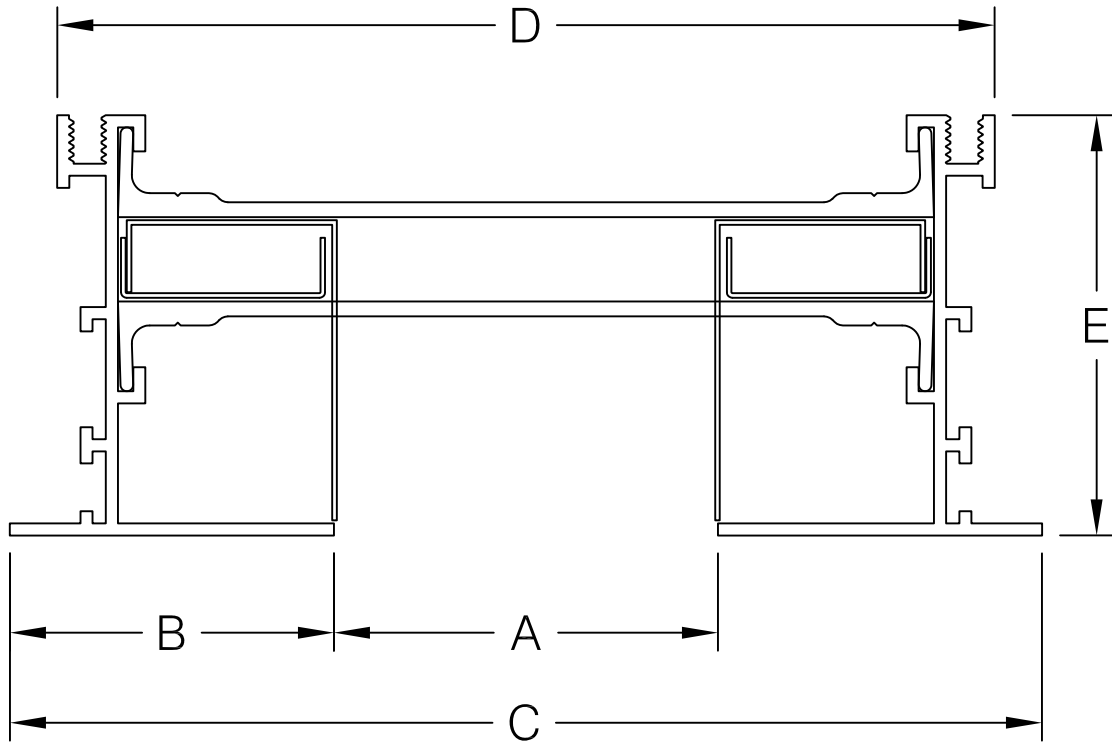

AIR FACTORS

6226-A INDUSTRIAL WAY
LIVERMORE, CA 94551

PH. # 925-579-0040
FAX # 925-579-0044

MODEL	A	B	C	D	E
B-10-EE	1	1-3/16	3-3/8	2-7/8	1-11/16
B-15-EE	1-1/2	1-7/16	4-3/8	3-7/8	1-15/16
B-20-EE	2	1-11/16	5-3/8	4-7/8	2-3/16
B-25-EE	2-1/2	2-1/4	7	6-1/2	2-3/4
B-30-EE	3	2-1/4	7-1/2	7	2-3/4
B-40-EE	4	2-3/4	9-1/2	9	3-1/4

PROJECT:

TITLE:

JET PAIR EXPOSED FLANGE

DATE:

DRAWN:

Robert Gibbs

SCALE:

NTS

DWG. #:

3-5-2