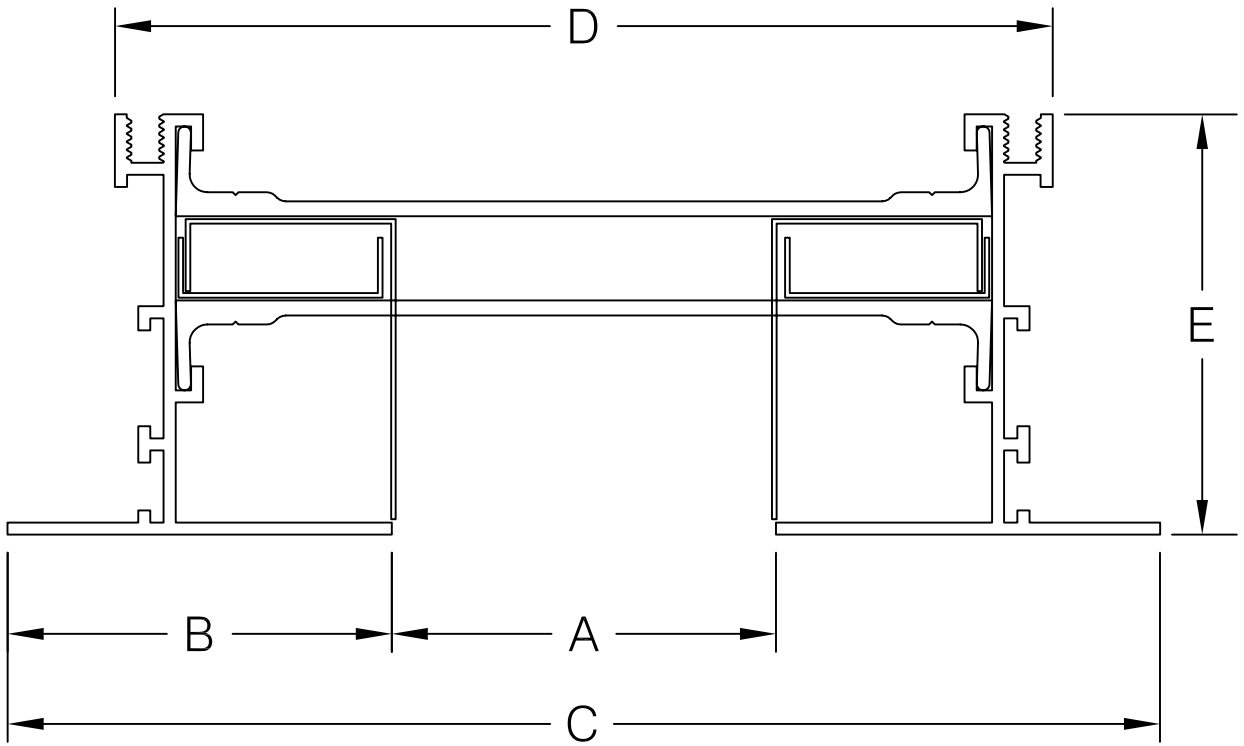

AIR FACTORS

6226-A INDUSTRIAL WAY
LIVERMORE, CA 94551

PH. # 925-579-0040
FAX # 925-579-0044

MODEL	A	B	C	D	E
B-10-WFWF	1	1-1/2	4	2-7/8	1-11/16
B-15-WFWF	1-1/2	2	5-1/2	3-7/8	1-15/16
B-20-WFWF	2	2	6	4-7/8	2-3/16
B-25-WFWF	2-1/2	2-1/2	7-1/2	6-1/2	2-3/4
B-30-WFWF	3	2-1/2	8	7	2-3/4

PROJECT:

TITLE: JET PAIR WIDE FLANGE

DATE:

DRAWN BY:
Bob Gibbs

SCALE:
NTS

DWG. #:
3-5-3