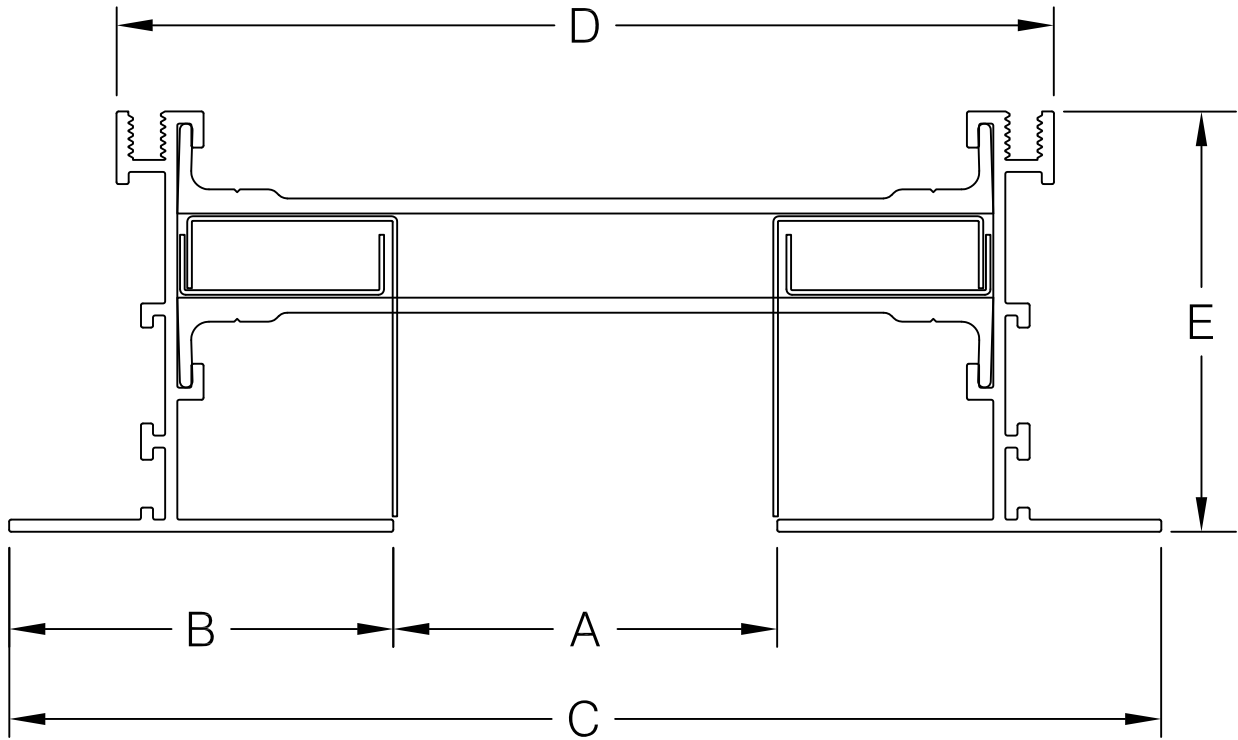

AIR FACTORS

6226-A INDUSTRIAL WAY
LIVERMORE, CA 94551

PH. # 925-579-0040
FAX # 925-579-0044

MODEL	A	B	C	D	E
B-10-WFWF-JP	1	1-1/2	4	2-7/8	1-11/16
B-15-WFWF-JP	1-1/2	2	5-1/2	3-7/8	1-15/16
B-20-WFWF-JP	2	2	6	4-7/8	2-3/16
B-25-WFWF-JP	2-1/2	2-1/4	7	6	2-1/2
B-30-WFWF-JP	3	2-1/2	8	7	2-3/4

PROJECT:

TITLE:

JET PAIR WIDE FLANGE

DATE:

DRAWN:

Robert Gibbs

SCALE:

NTS

DWG. #:

3-5-3