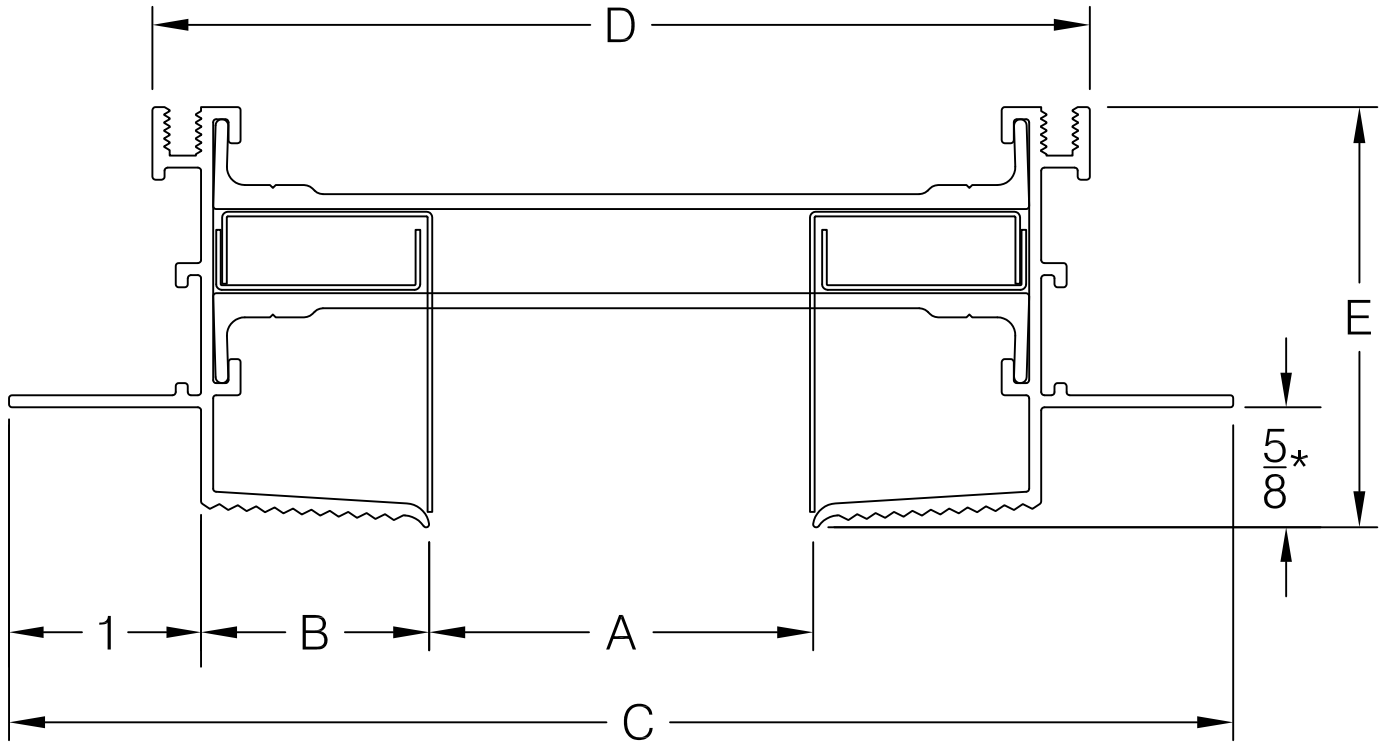

AIR FACTORS

4771 ARROYO VISTA, SUITE D
LIVERMORE, CA 94551

PH. # 925-579-0040
FAX # 925-579-0044

MODEL	A	B	C	D	E
B-10-HFHF-JP	1	11/16	4-3/8	2-7/8	1-11/16
B-15-HFHF-JP	1-1/2	15/16	5-3/8	3-7/8	1-15/16
B-20-HFHF-JP	2	1-3/16	6-3/8	4-7/8	2-3/16
B-25-HFHF-JP	2-1/2	1-3/4	8	6-1/2	2-3/4
B-30-HFHF-JP	3	1-3/4	8-1/2	7	2-3/4

*Recommended for 1/2" Drywall

PROJECT:

TITLE:

JET PAIR HIDDEN FLANGE - 5/8

DATE:

DRAWN:

Robert Gibbs

SCALE:

NTS

DWG. #:

3-5-5A