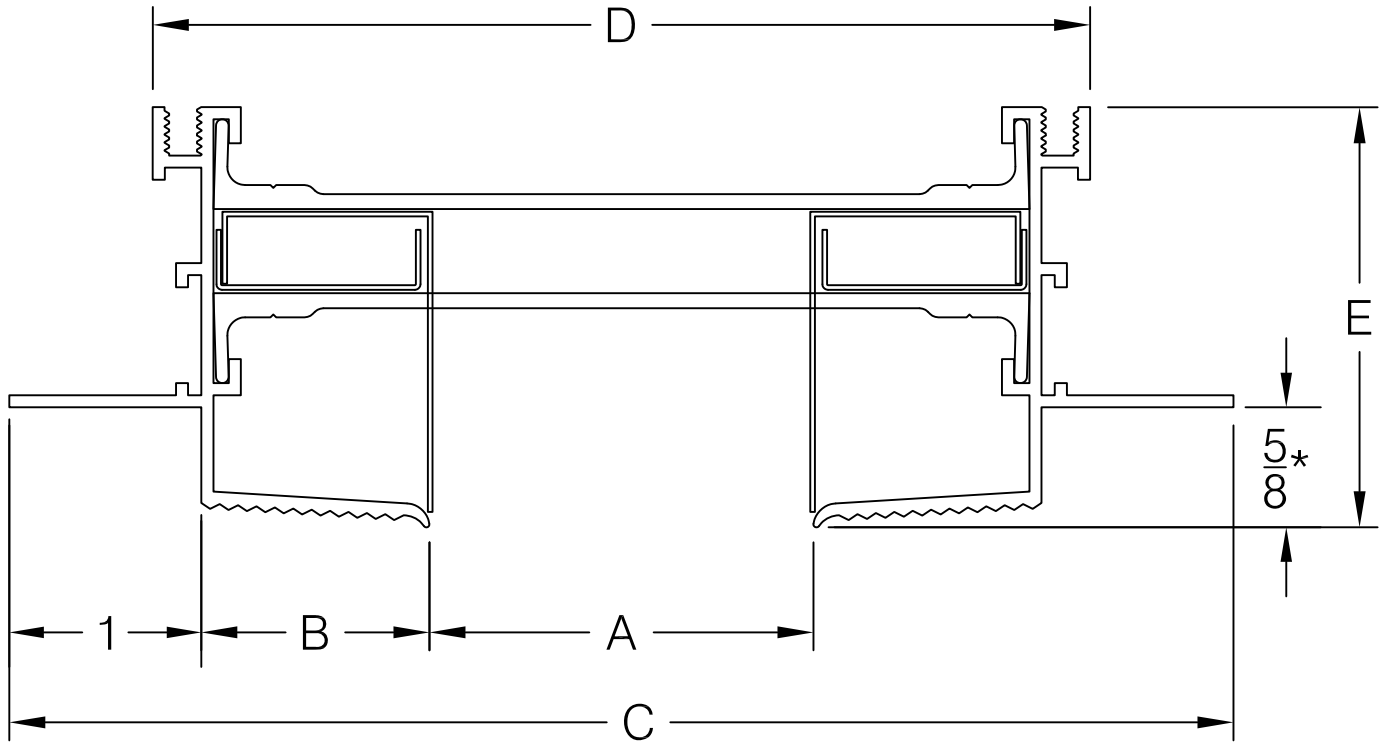

AIR FACTORS

6226-A INDUSTRIAL WAY
LIVERMORE, CA 94551

PH. # 925-579-0040
FAX # 925-579-0044

MODEL	A	B	C	D	E
B-10-HFHF	1	11/16	4-3/8	2-7/8	1-11/16
B-15-HFHF	1-1/2	15/16	5-3/8	3-7/8	1-15/16
B-20-HFHF	2	1-3/16	6-3/8	4-7/8	2-3/16
B-25-HFHF	2-1/2	1-3/4	8	6-1/2	2-3/4
B-30-HFHF	3	1-3/4	8-1/2	7	2-3/4

*Recommended for 1/2" Drywall

PROJECT:

TITLE:

JET PAIR HIDDEN FLANGE - 5/8

DATE:

DRAWN:

Robert Gibbs

SCALE:

NTS

DWG.#:

3-5-5A