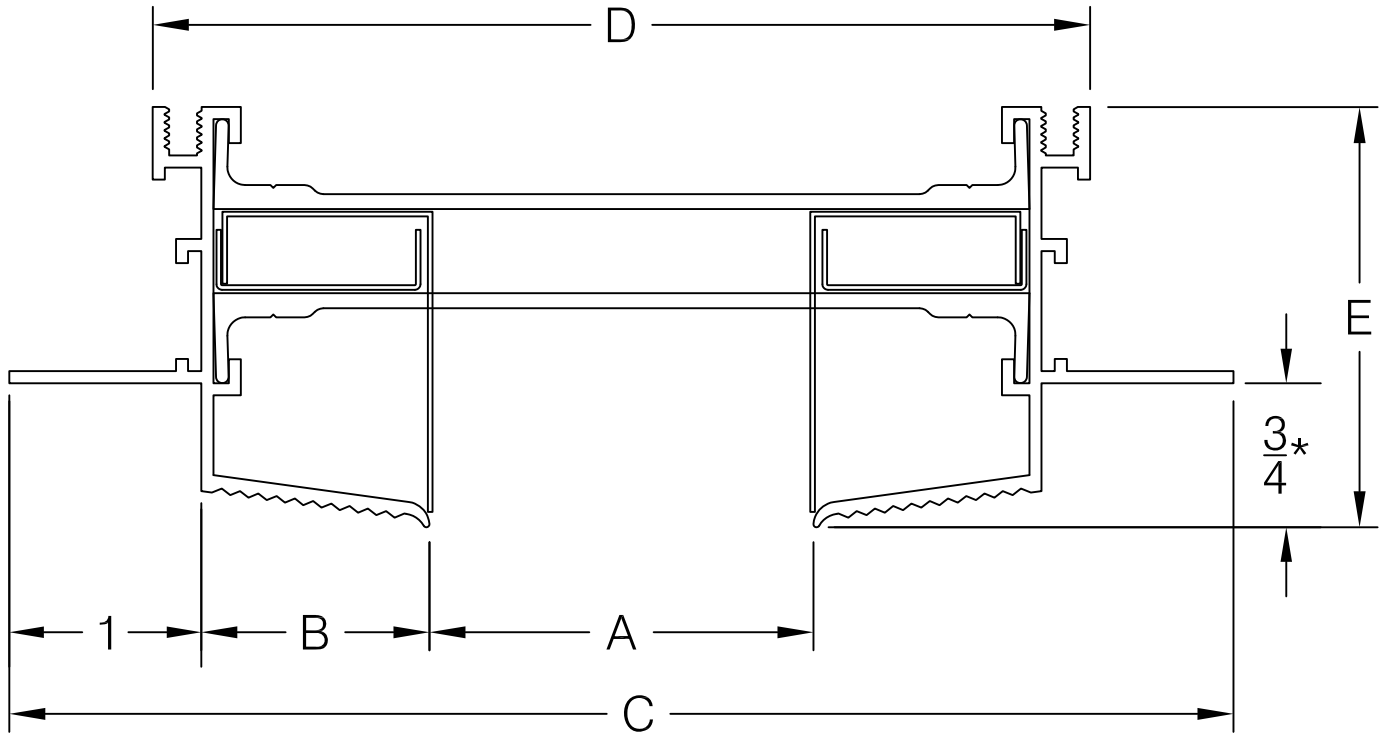

# AIR FACTORS

6226-A INDUSTRIAL WAY  
LIVERMORE, CA 94551

PH. # 925-579-0040  
FAX # 925-579-0044

MODEL	A	B	C	D	E
B-10-HFHF	1	11/16	4-3/8	2-7/8	1-11/16
B-15-HFHF	1-1/2	15/16	5-3/8	3-7/8	1-15/16
B-20-HFHF	2	1-3/16	6-3/8	4-7/8	2-3/16
B-25-HFHF	2-1/2	1-3/4	8	6-1/2	2-3/4
B-30-HFHF	3	1-3/4	8-1/2	7	2-3/4

\*Recommended for 5/8" Drywall

PROJECT:

TITLE:

JET PAIR HIDDEN FLANGE - 3/4

DATE:

DRAWN:

Robert Gibbs

SCALE: