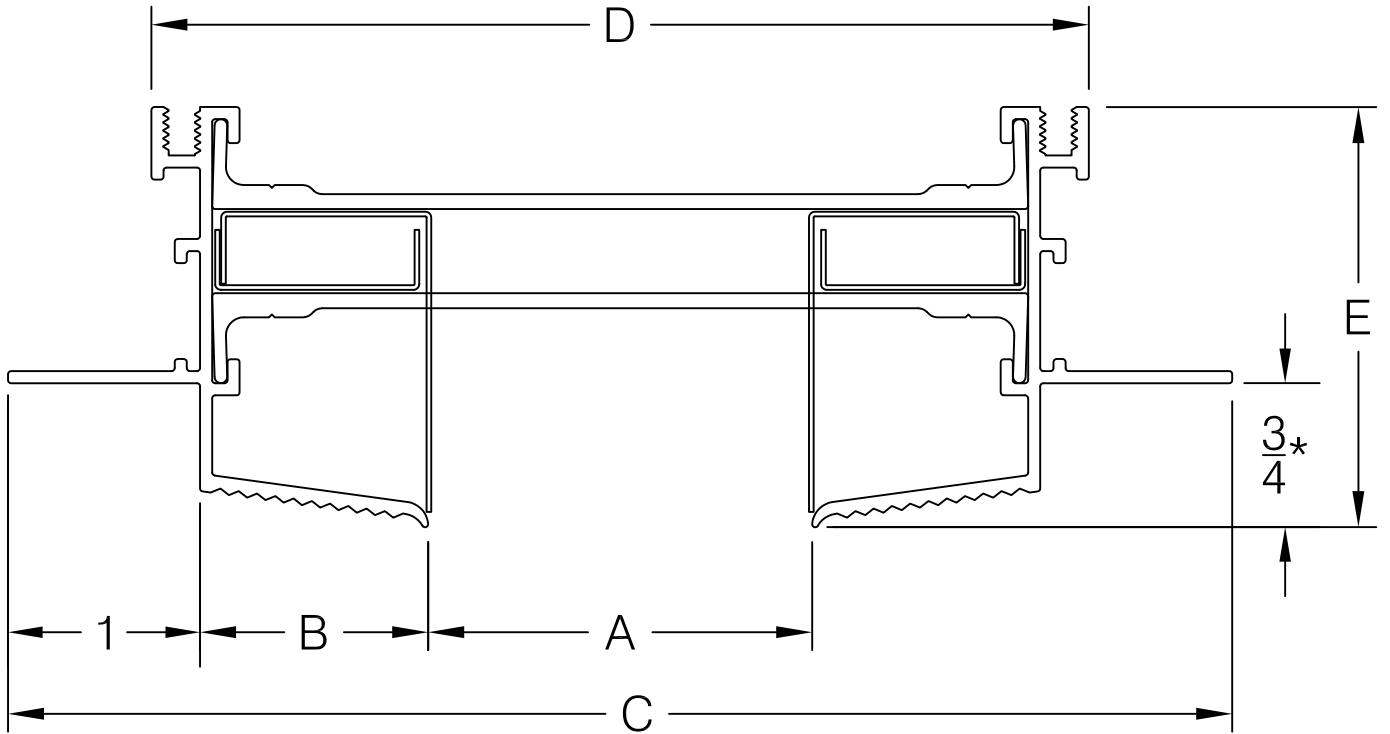

AIR FACTORS

4771 ARROYO VISTA, SUITE D
LIVERMORE, CA 94551

PH. # 925-579-0040
FAX # 925-579-0044

MODEL	A	B	C	D	E
B-10-HFHF-JP	1	11/16	4-3/8	2-7/8	1-11/16
B-15-HFHF-JP	1-1/2	15/16	5-3/8	3-7/8	1-15/16
B-20-HFHF-JP	2	1-3/16	6-3/8	4-7/8	2-3/16
B-25-HFHF-JP	2-1/2	1-3/4	8	6-1/2	2-3/4
B-30-HFHF-JP	3	1-3/4	8-1/2	7	2-3/4

*Recommended for 5/8" Drywall

PROJECT:

TITLE:

JET PAIR HIDDEN FLANGE - 3/4

DATE:

DRAWN:

Robert Gibbs

SCALE: