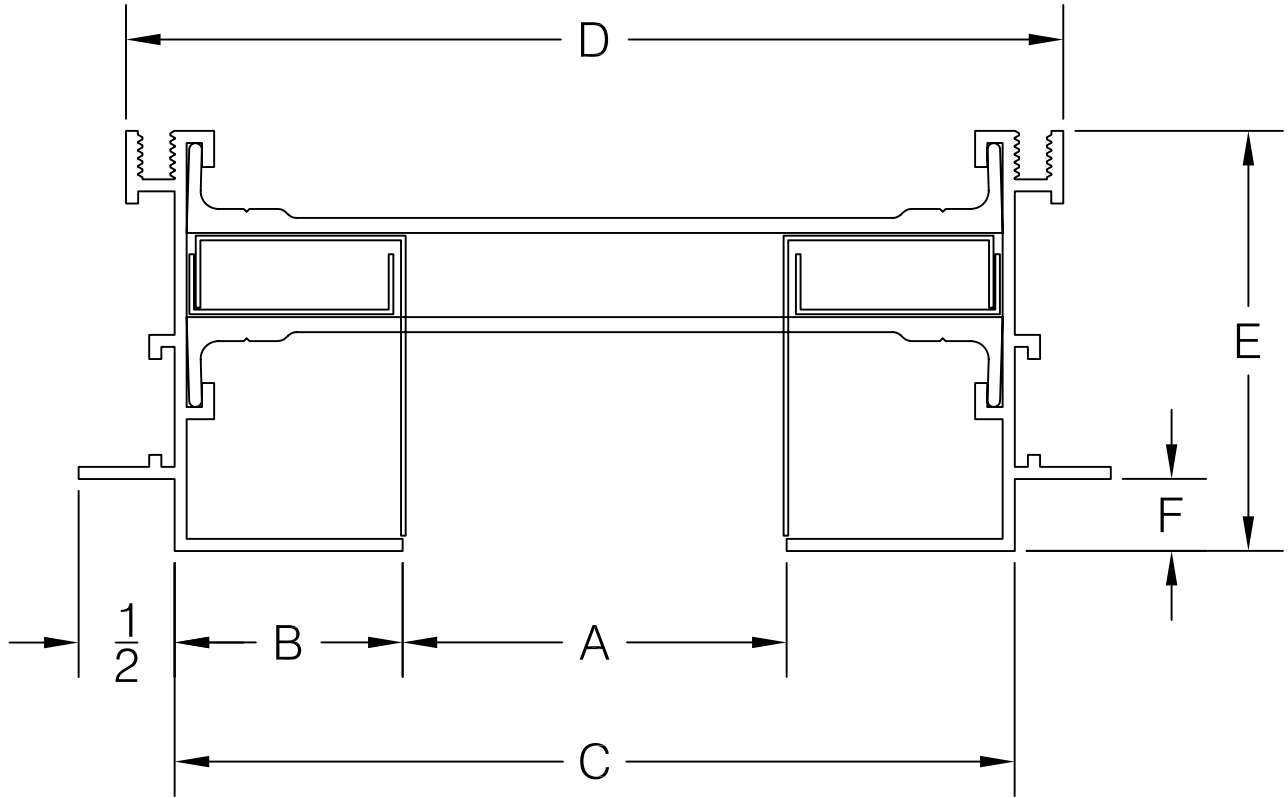

AIR FACTORS

6226-A INDUSTRIAL WAY
LIVERMORE, CA 94551

PH. # 925-579-0040
FAX # 925-579-0044

MODEL	A	B	C	D	E	F
B-10-CC	1	11/16	2-3/8	2-7/8	1-11/16	3/8
B-15-CC	1-1/2	15/16	3-3/8	3-7/8	1-15/16	3/8
B-20-CC	2	1-3/16	4-3/8	4-7/8	2-3/16	3/8
B-25-CC	2-1/2	1-3/4	6	6-1/2	2-3/4	5/8
B-30-CC	3	1-3/4	6-1/2	7	2-3/4	5/8

PROJECT:

TITLE:

JET PAIR CONCEALED FLANGE

DATE:

DRAWN:

Robert Gibbs

SCALE:

NTS

DWG. #:

3-5-6