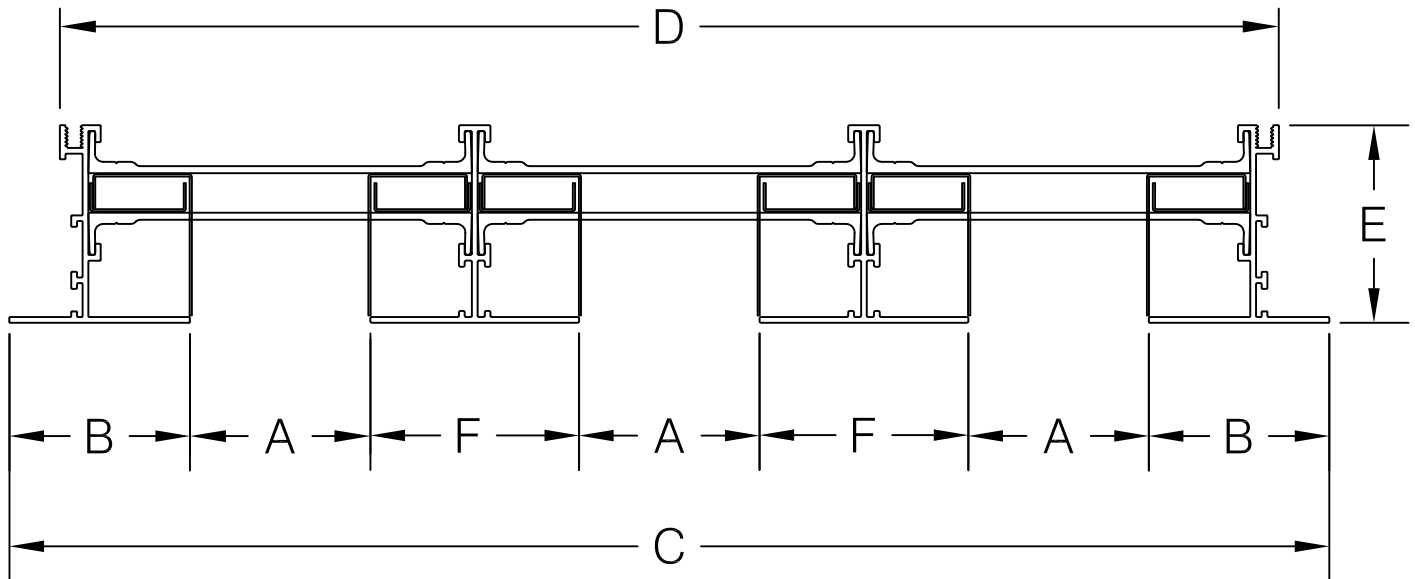

AIR FACTORS

4771 ARROYO VISTA, SUITE D
LIVERMORE, CA 94551

PH. # 925-579-0040
FAX # 925-579-0044

MODEL	A	B	C	D	E	F
B-10(3)-WFWF-JP	1	1-1/2	8-5/8	7-1/2	1-11/16	1-5/16
B-15(3)-WFWF-JP	1-1/2	2	12-1/8	10-1/2	1-15/16	1-13/16
B-20(3)-WFWF-JP	2	2	14-5/8	13-1/2	2-3/16	2-5/16
B-25(3)-WFWF-JP	2-1/2	2-1/2	19-5/16	18-5/16	2-3/4	3-13/32
B-30(3)-WFWF-JP	3	2-1/2	20-13/16	19-13/16	2-3/4	3-13/32

PROJECT:

TITLE:

JET PAIR WIDE FLANGE

DATE:

DRAWN:

Robert Gibbs

SCALE:

NTS

DWG. #:

3-T-2