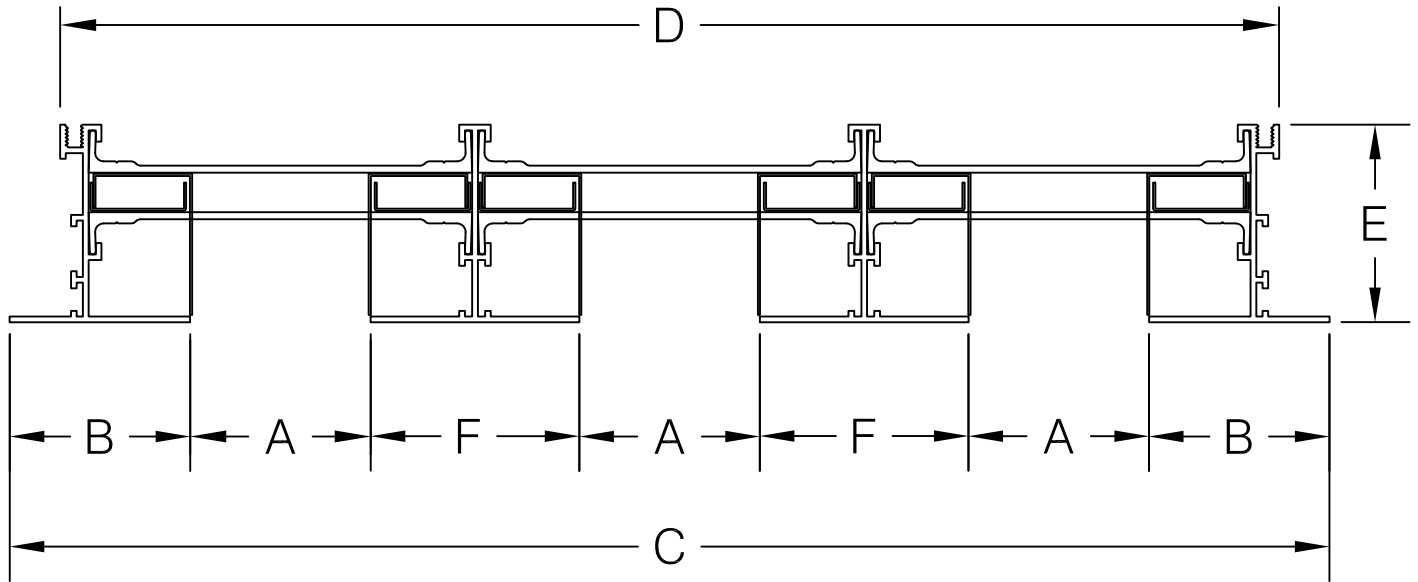

# AIR FACTORS

6226-A INDUSTRIAL WAY  
LIVERMORE, CA 94551

PH. # 925-579-0040  
FAX # 925-579-0044

MODEL	A	B	C	D	E	F
B-10(3)-WFWF	1	1-1/2	8-5/8	7-1/2	1-11/16	1-5/16
B-15(3)-WFWF	1-1/2	2	12-1/8	10-1/2	1-15/16	1-13/16
B-20(3)-WFWF	2	2	14-5/8	13-1/2	2-3/16	2-5/16
B-25(3)-WFWF	2-1/2	2-1/2	19-5/16	18-5/16	2-3/4	3-13/32
B-30(3)-WFWF	3	2-1/2	20-13/16	19-13/16	2-3/4	3-13/32

PROJECT:

TITLE:

JET PAIR WIDE FLANGE

DATE:

DRAWN:

Robert Gibbs

SCALE:

NTS

DWG. #:

3-T-2