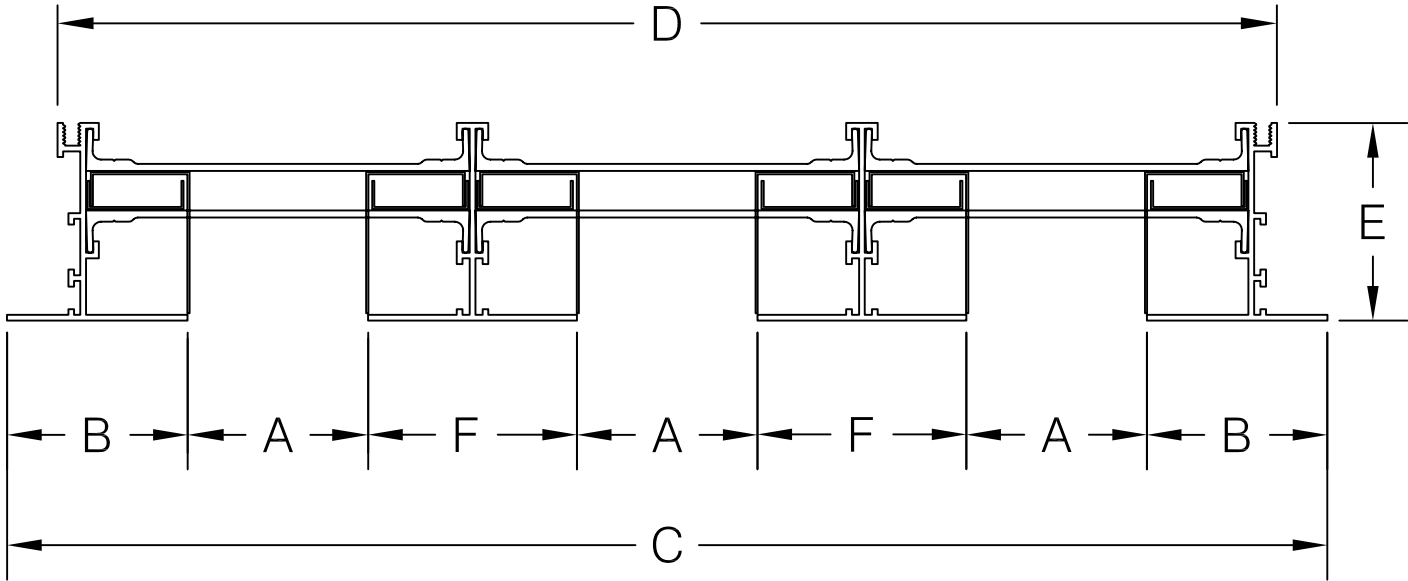

# AIR FACTORS

6226-A INDUSTRIAL WAY  
LIVERMORE, CA 94551

PH. # 925-579-0040  
FAX # 925-579-0044

MODEL	A	B	C	D	E	F
B-10(3)-WFWF	1	1-1/2	8-5/8	7-1/2	1-11/16	1-5/16
B-15(3)-WFWF	1-1/2	2	12-1/8	10-1/2	1-15/16	1-13/16
B-20(3)-WFWF	2	2	14-5/8	13-1/2	2-3/16	2-5/16
B-25(3)-WFWF	2-1/2	2-1/2	19-5/16	18-5/16	2-3/4	3-13/32
B-30(3)-WFWF	3	2-1/2	20-13/16	19-13/16	2-3/4	3-13/32

PROJECT:

TITLE: JET PAIR WIDE FLANGE

DATE:

DRAWN BY:  
Bob Gibbs

SCALE:  
NTS

DWG.#:  
3-T-2