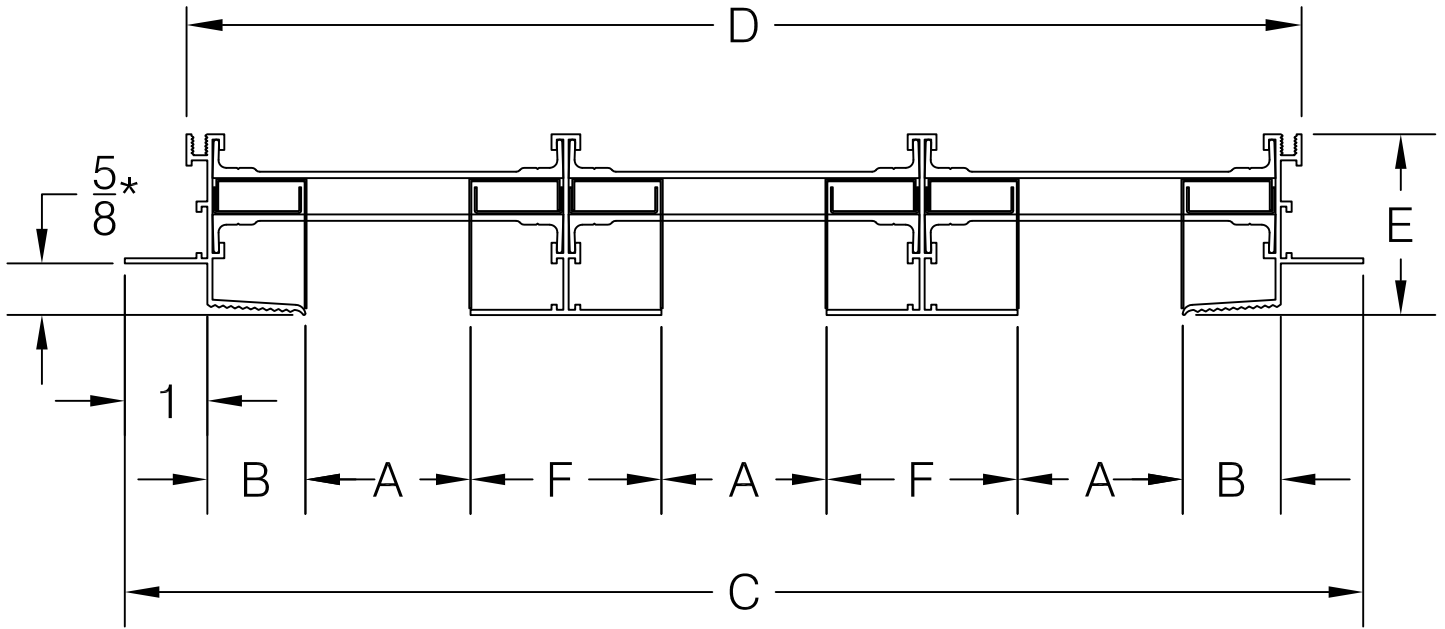

AIR FACTORS

6226-A INDUSTRIAL WAY
LIVERMORE, CA 94551

PH. # 925-579-0040
FAX # 925-579-0044

MODEL	A	B	C	D	E	F
B-10(3)-HFHF	1	1-3/16	9	7-1/2	1-11/16	1-5/16
B-15(3)-HFHF	1-1/2	1-7/16	12	10-1/2	1-15/16	1-13/16
B-20(3)-HFHF	2	1-11/16	15	13-1/2	2-3/16	2-5/16
B-25(3)-HFHF	2-1/2	2-1/4	19-13/16	18-5/16	2-3/4	3-13/32
B-30(3)-HFHF	3	2-1/4	21-5/16	19-13/16	2-3/4	3-13/32

*Recommended for 1/2" Drywall

PROJECT:

TITLE:

JET PAIR HIDDEN FLANGE

DATE:

DRAWN:

Robert Gibbs

SCALE: