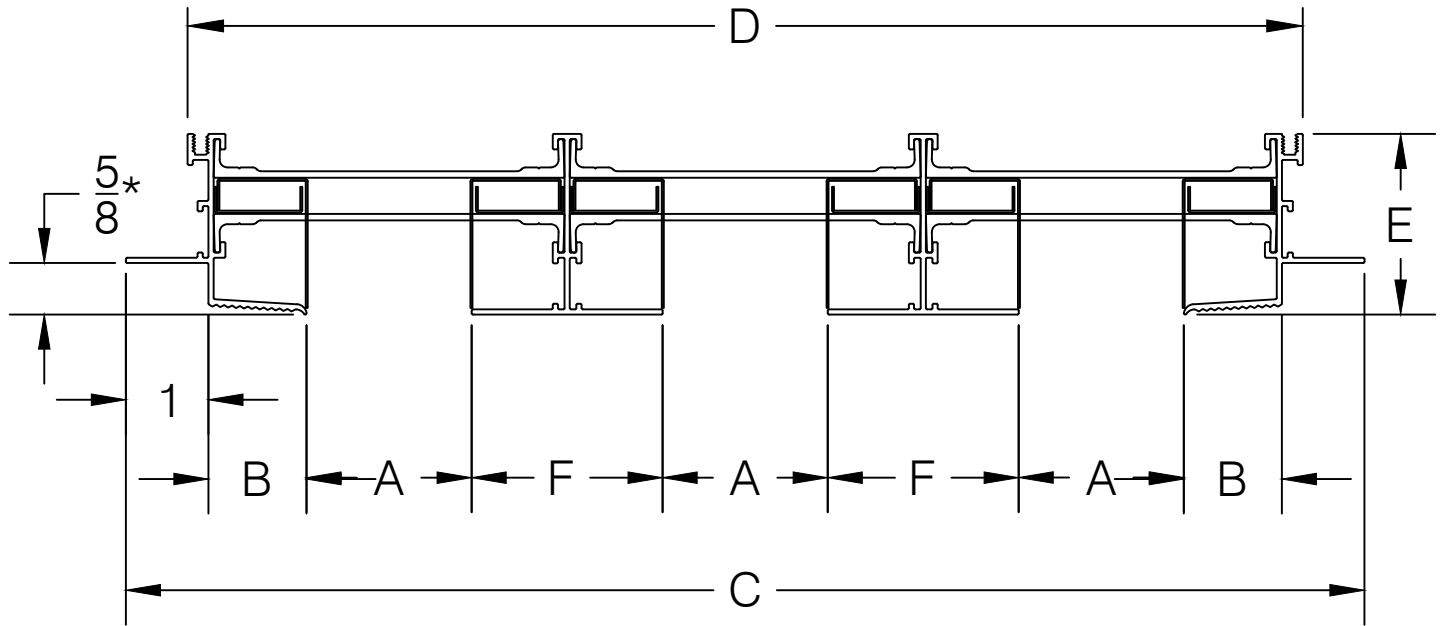

# AIR FACTORS

4771 ARROYO VISTA, SUITE D  
LIVERMORE, CA 94551

PH. # 925-579-0040  
FAX # 925-579-0044

\*Recommended for 1/2" Drywall

MODEL	A	B	C	D	E	F
B-10(3)-HFHF-JP	1	1-3/16	9	7-1/2	1-11/16	1-5/16
B-15(3)-HFHF-JP	1-1/2	1-7/16	12	10-1/2	1-15/16	1-13/16
B-20(3)-HFHF-JP	2	1-11/16	15	13-1/2	2-3/16	2-5/16
B-25(3)-HFHF-JP	2-1/2	2-1/4	19-13/16	18-5/16	2-3/4	3-13/32
B-30(3)-HFHF-JP	3	2-1/4	21-5/16	19-13/16	2-3/4	3-13/32

PROJECT:

TITLE:

JET PAIR HIDDEN FLANGE

DATE:

DRAWN:

Robert Gibbs

SCALE:

NTS

DWG. #:

3-T-3A