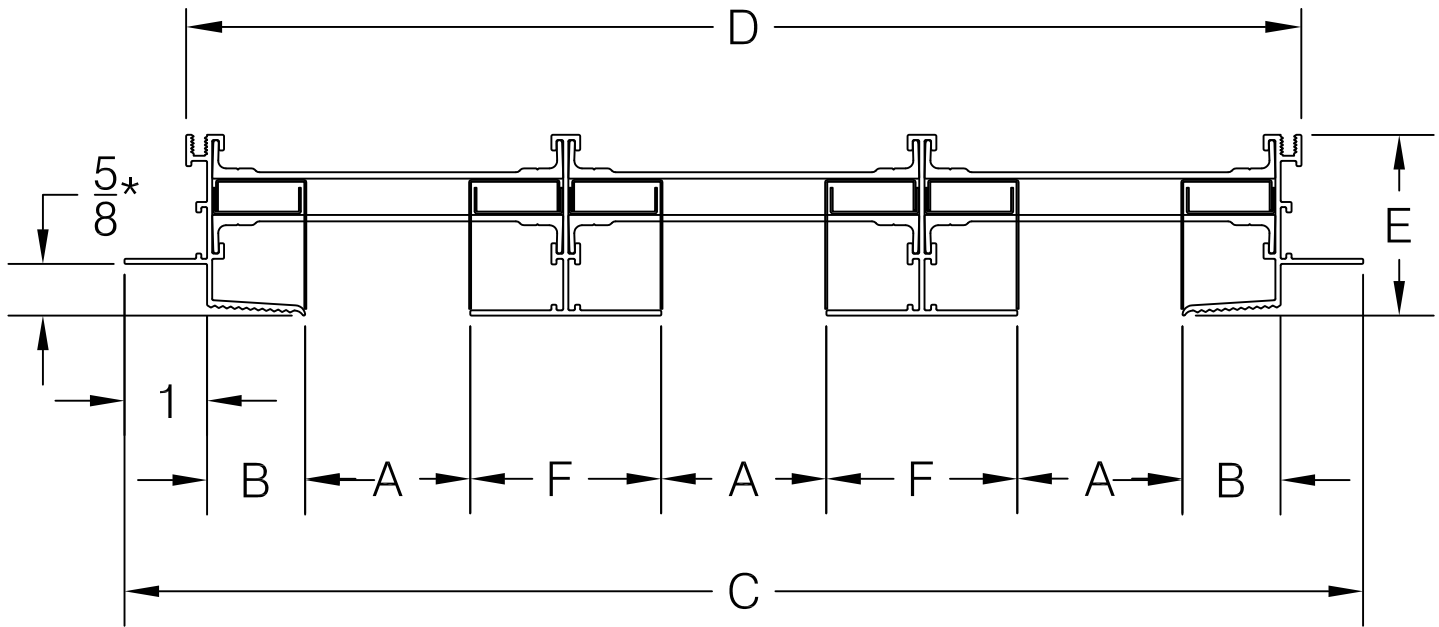

# AIR FACTORS

4771 ARROYO VISTA, SUITE D  
LIVERMORE, CA 94551

PH. # 925-579-0040  
FAX # 925-579-0044

MODEL	A	B	C	D	E	F
B-10(3)-HFHF-JP	1	1-3/16	9	7-1/2	1-11/16	1-5/16
B-15(3)-HFHF-JP	1-1/2	1-7/16	12	10-1/2	1-15/16	1-13/16
B-20(3)-HFHF-JP	2	1-11/16	15	13-1/2	2-3/16	2-5/16
B-25(3)-HFHF-JP	2-1/2	2-1/4	19-13/16	18-5/16	2-3/4	3-13/32
B-30(3)-HFHF-JP	3	2-1/4	21-5/16	19-13/16	2-3/4	3-13/32

\*Recommended for 1/2" Drywall

PROJECT:

TITLE:

JET PAIR HIDDEN FLANGE

DATE:

DRAWN:

Robert Gibbs

SCALE: