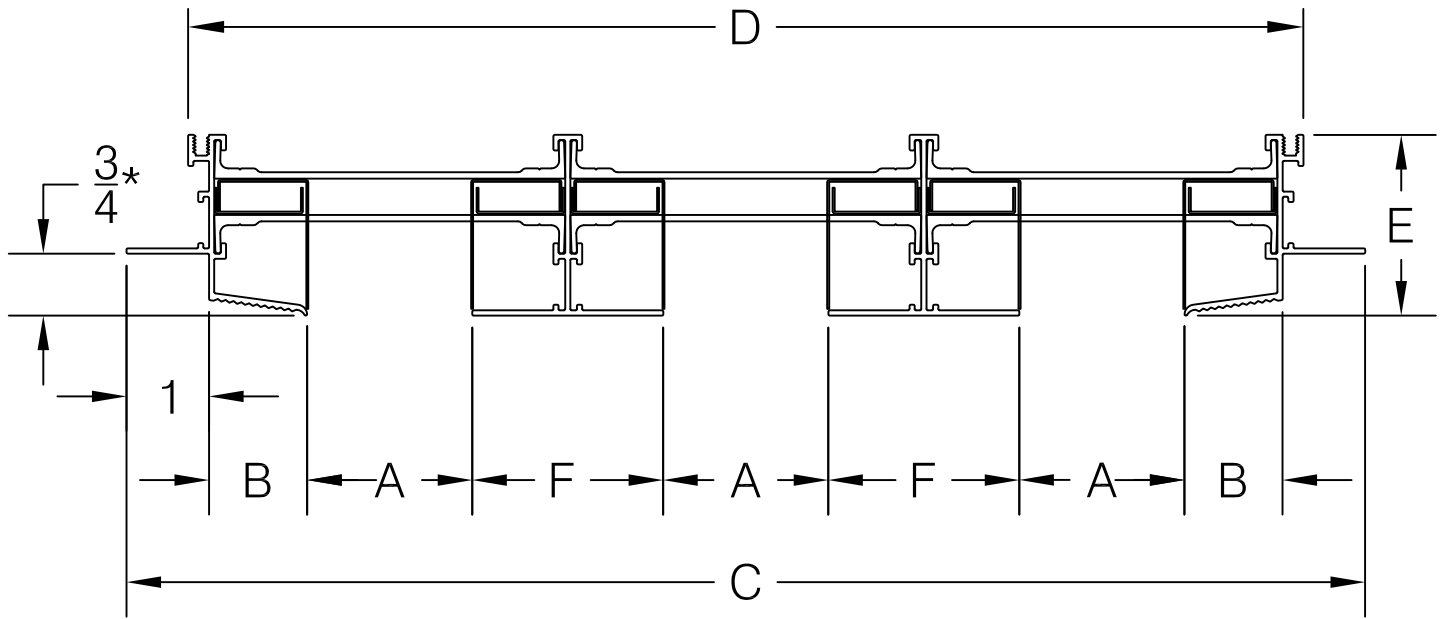

AIR FACTORS

4771 ARROYO VISTA, SUITE D
LIVERMORE, CA 94551

PH. # 925-579-0040
FAX # 925-579-0044

MODEL	A	B	C	D	E	F
B-10(3)-HFHF-JP	1	1-3/16	9	7-1/2	1-11/16	1-5/16
B-15(3)-HFHF-JP	1-1/2	1-7/16	12	10-1/2	1-15/16	1-13/16
B-20(3)-HFHF-JP	2	1-11/16	15	13-1/2	2-3/16	2-5/16
B-25(3)-HFHF-JP	2-1/2	2-1/4	19-13/16	18-5/16	2-3/4	3-13/32
B-30(3)-HFHF-JP	3	2-1/4	21-5/16	19-13/16	2-3/4	3-13/32

*Recommended for 5/8" Drywall

PROJECT:

TITLE:

JET PAIR HIDDEN FLANGE

DATE:

DRAWN:

Robert Gibbs

SCALE: