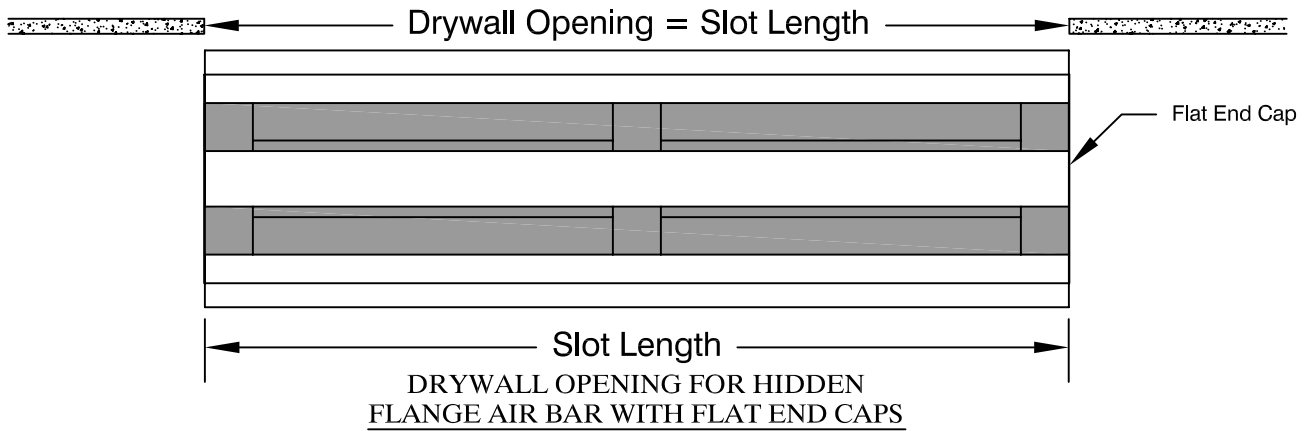

AIR FACTORS

6226-A INDUSTRIAL WAY
LIVERMORE, CA 94551

PH. # 925-579-0040
FAX # 925-579-0044

Air Bar	A Slot Width	B Framing Opening
B-10(2)-HFHF	1	5-9/16
B-15(2)-HFHF	1-1/2	7-9/16
B-20(2)-HFHF	2	9-9/16
B-25(2)-HFHF	2-1/2	12-13/16
B-30(2)-HFHF	3	13-13/16

Air Bar	B10(2)HFHF	B15(2)HFHF	B20(2)HFHF	B25(2)HFHF	B30(2)HFHF
C	3-3/8	3-7/8	4-3/8	5-1/2	5-1/2
D	1-15/16	2-7/16	2-15/16	4-1/16	4-1/16

DRYWALL OPENING FOR HIDDEN FLANGE AIR BAR WITH MITERED ENDS

9-D-3A