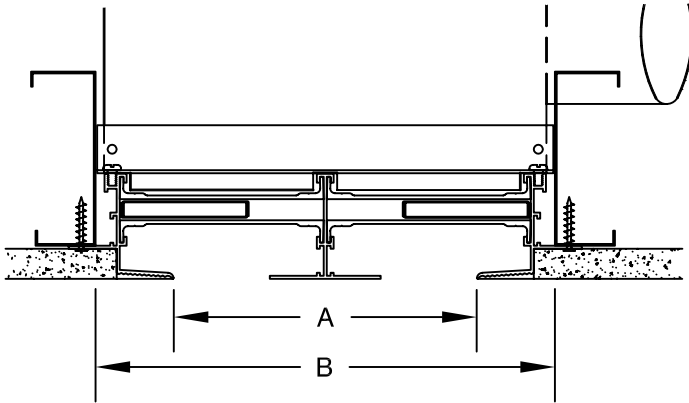

AIR FACTORS

6226-A INDUSTRIAL WAY
LIVERMORE, CA 94551

PH. # 925-579-0040
FAX # 925-579-0044

Air Bar	A Slot Width	B Framing Opening
B-10(2)-HFHF	1	5-9/16
B-15(2)-HFHF	1-1/2	7-9/16
B-20(2)-HFHF	2	9-9/16
B-25(2)-HFHF	2-1/2	12-13/16
B-30(2)-HFHF	3	13-13/16

Air Bar	B10(2)HFHF	B15(2)HFHF	B20(2)HFHF	B25(2)HFHF	B30(2)HFHF
C	3-3/8	3-7/8	4-3/8	5-1/2	5-1/2
D	1-15/16	2-7/16	2-15/16	4-1/16	4-1/16

DRYWALL OPENING FOR HIDDEN FLANGE AIR BAR WITH MITERED ENDS

9-D-3A