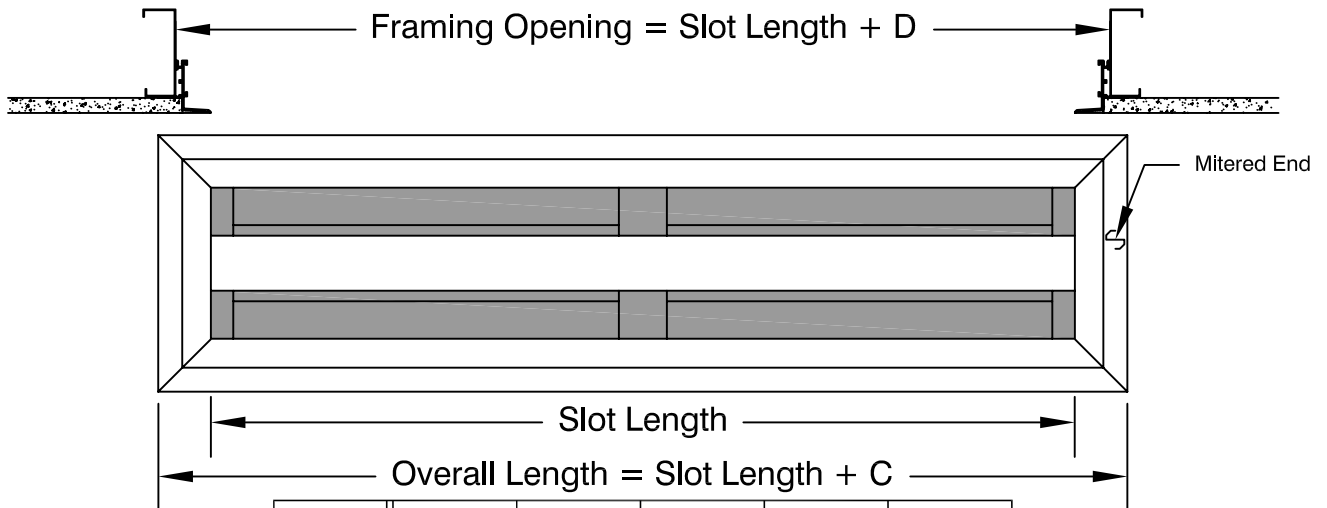

AIR FACTORS

6226-A INDUSTRIAL WAY
LIVERMORE, CA 94551

PH. # 925-579-0040
FAX # 925-579-0044

Air Bar	A Slot Width	B Framing Opening
B-10(2)-HFHF	1	5-9/16
B-15(2)-HFHF	1-1/2	7-9/16
B-20(2)-HFHF	2	9-9/16
B-25(2)-HFHF	2-1/2	12-13/16
B-30(2)-HFHF	3	13-13/16

Air Bar	B10(2)HFHF	B15(2)HFHF	B20(2)HFHF	B25(2)HFHF	B30(2)HFHF
C	3-3/8	3-7/8	4-3/8	5-1/2	5-1/2
D	1-15/16	2-7/16	2-15/16	4-1/16	4-1/16

DRYWALL OPENING FOR HIDDEN FLANGE AIR BAR WITH MITERED ENDS

9-D-3A