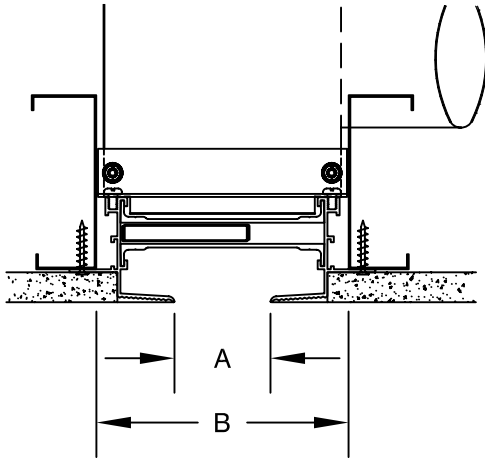

AIR FACTORS

6226-A INDUSTRIAL WAY
LIVERMORE, CA 94551

PH. # 925-579-0040
FAX # 925-579-0044

Air Bar	A Slot Width	B Framing Opening
B-10-HFHF	1	3-1/4
B-15-HFHF	1-1/2	4-1/4
B-20-HFHF	2	5-1/4
B-25-HFHF	2-1/2	6-7/8
B-30-HFHF	3	7-3/8

DRYWALL OPENING FOR HIDDEN FLANGE AIR BAR WITH FLAT END CAPS

Air Bar	B10HFHF	B15HFHF	B20HFHF	B25HFHF	B30HFHF
C	3-3/8	3-7/8	4-3/8	5-1/2	5-1/2
D	1-15/16	2-7/16	2-15/16	4-1/16	4-1/16

DRYWALL OPENING FOR HIDDEN FLANGE AIR BAR WITH MITERED ENDS