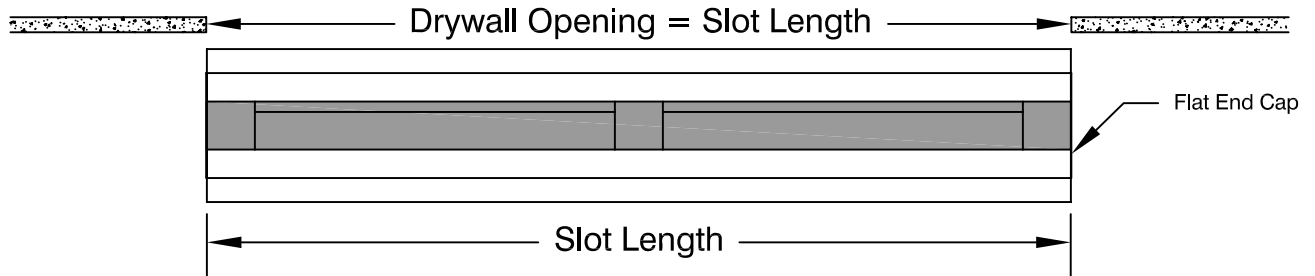

AIR FACTORS

6226-A INDUSTRIAL WAY
LIVERMORE, CA 94551

PH. # 925-579-0040
FAX # 925-579-0044

Air Bar	A Slot Width	B Framing Opening
B-10-HFHF	1	3-1/4
B-15-HFHF	1-1/2	4-1/4
B-20-HFHF	2	5-1/4
B-25-HFHF	2-1/2	6-7/8
B-30-HFHF	3	7-3/8

DRYWALL OPENING FOR HIDDEN FLANGE AIR BAR WITH FLAT END CAPS

Air Bar	B10HFHF	B15HFHF	B20HFHF	B25HFHF	B30HFHF
C	3-3/8	3-7/8	4-3/8	5-1/2	5-1/2
D	1-15/16	2-7/16	2-15/16	4-1/16	4-1/16

DRYWALL OPENING FOR HIDDEN FLANGE AIR BAR WITH MITERED ENDS