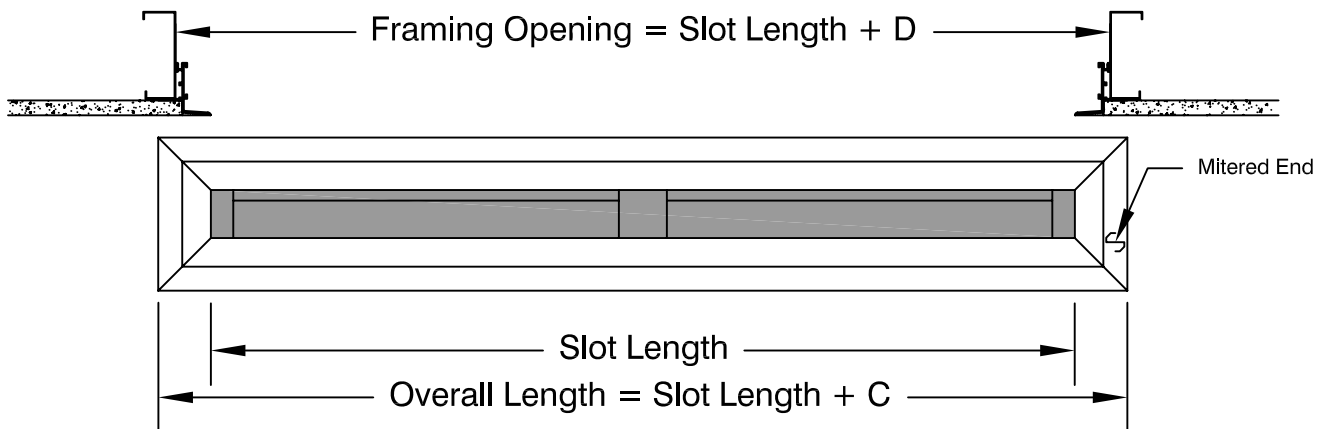

AIR FACTORS

6226-A INDUSTRIAL WAY
LIVERMORE, CA 94551

PH. # 925-579-0040
FAX # 925-579-0044

Air Bar	A Slot Width	B Framing Opening
B-10-HFHF	1	3-1/4
B-15-HFHF	1-1/2	4-1/4
B-20-HFHF	2	5-1/4
B-25-HFHF	2-1/2	6-7/8
B-30-HFHF	3	7-3/8

DRYWALL OPENING FOR HIDDEN FLANGE AIR BAR WITH FLAT END CAPS

Air Bar	B10HFHF	B15HFHF	B20HFHF	B25HFHF	B30HFHF
C	3-3/8	3-7/8	4-3/8	5-1/2	5-1/2
D	1-15/16	2-7/16	2-15/16	4-1/16	4-1/16

DRYWALL OPENING FOR HIDDEN FLANGE AIR BAR WITH MITERED ENDS